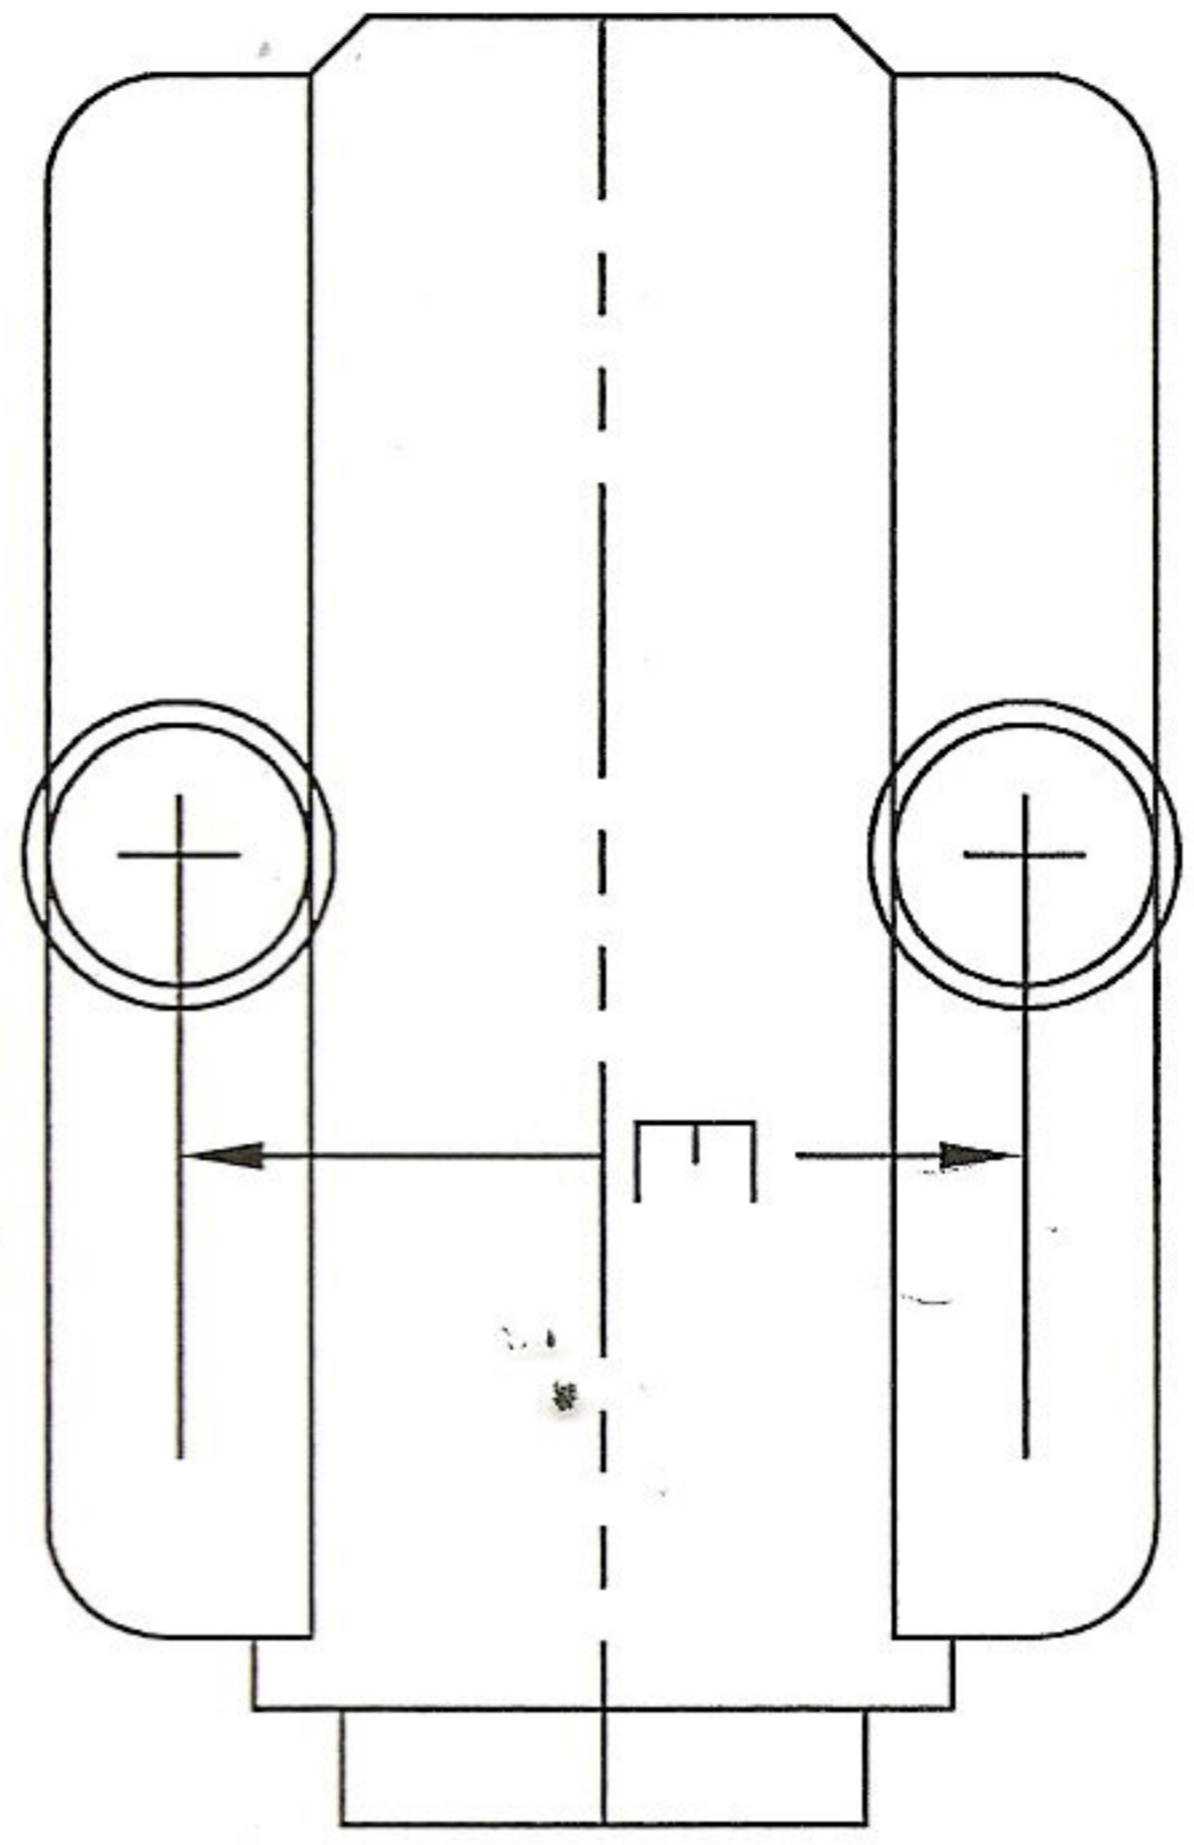

STAINLESS MARINE 305-681-7893
305-685-1457 FAX
HI-TORQUE TAILPIPE LAYOUT SHEET

MAXIMUM
HEIGHT
C =
AVAILABLE