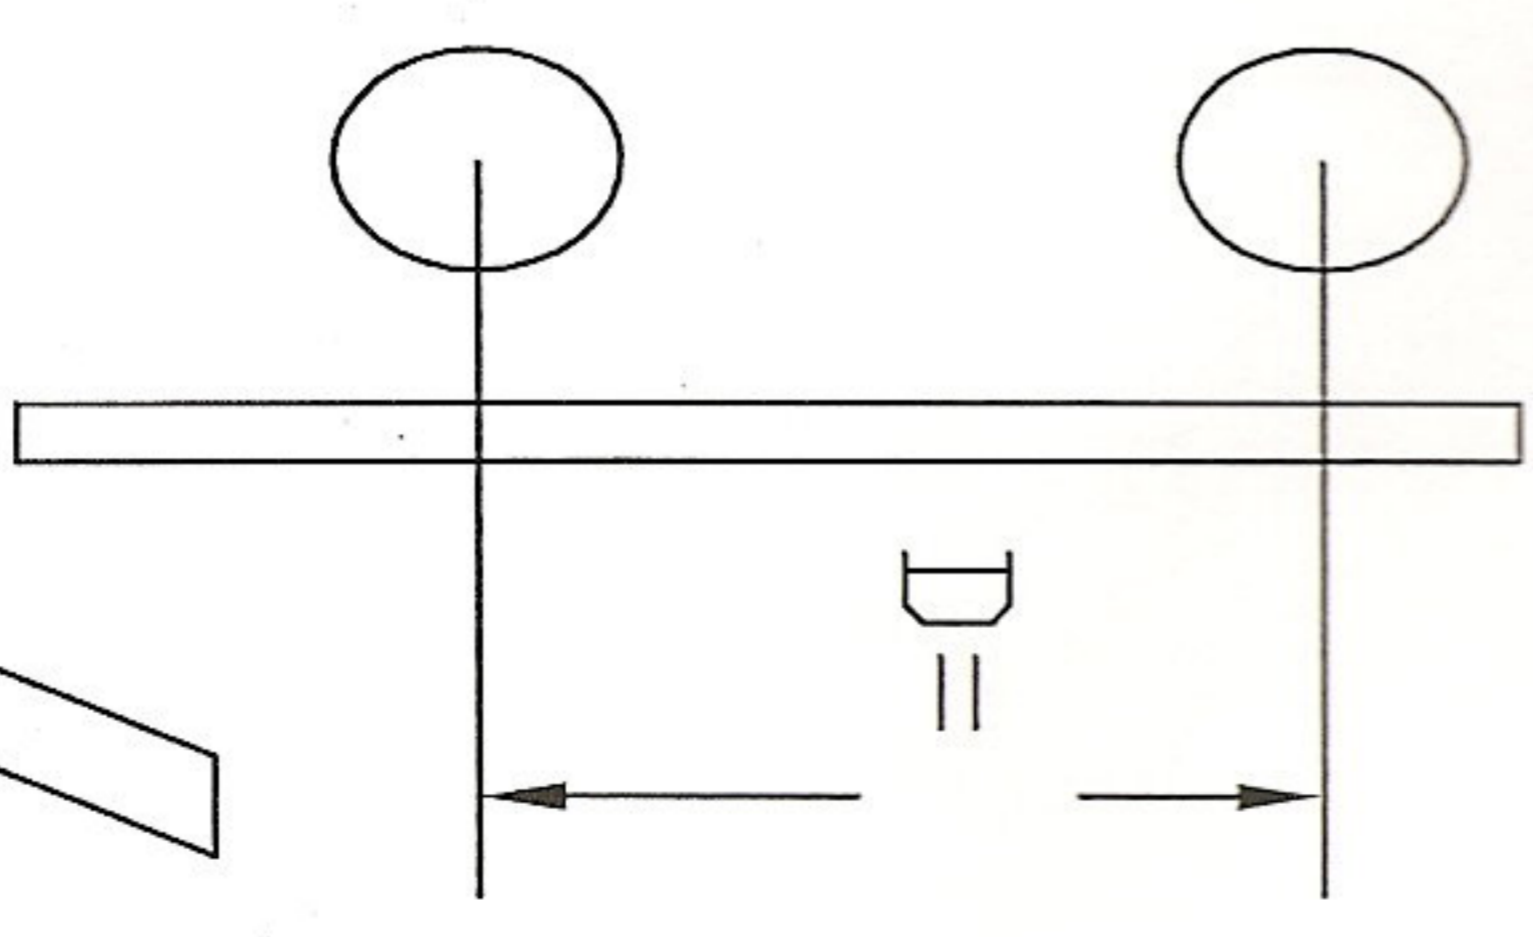

STAINLESS MARINE 305-681-7893
305-685-1457 FAX
HI-TORQUE TAILPIPE LAYOUT SHEET

MAXIMUM
HEIGHT
C =
AVAILABLE