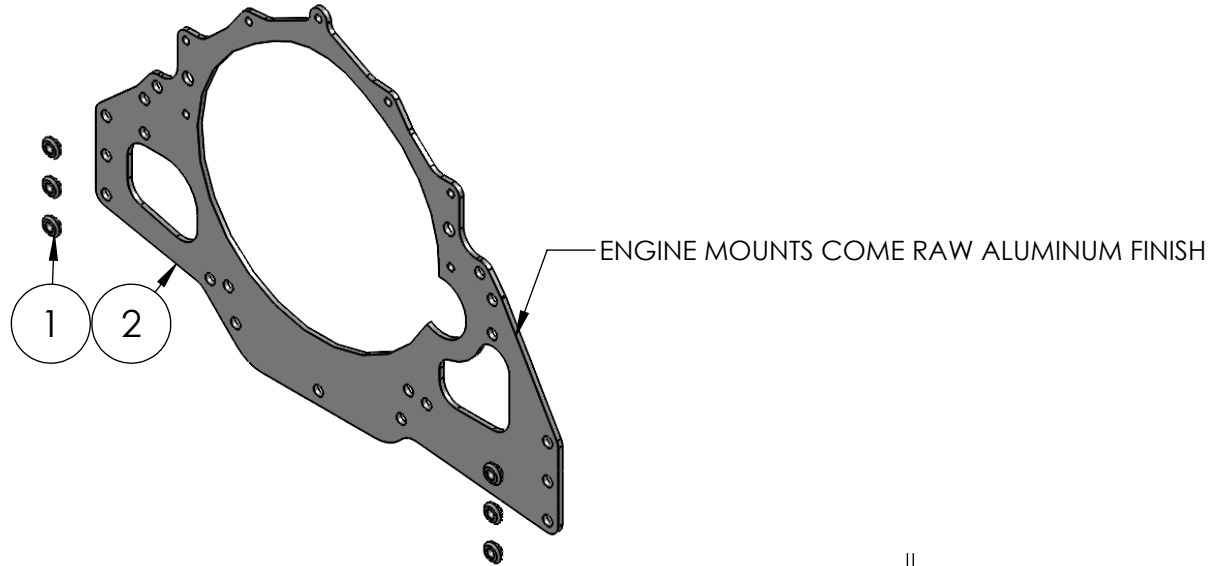

HARDIN MARINE 11 Industry Dr. Palm Coast, FL 32137
 386-445-2500 / FAX 386-445-1122

PART NO.
625-8828

ITEM NO.	PART NUMBER	DESCRIPTION	QTY.
1	625-8801	WASHER, HAT	6
2	625-8828	MOUNT, SIDE BY SIDE	1

TITLE:
BBC REAR SIDE BY SIDE ENGINE MOUNT

www.hardin-marine.com

STARBOARD SIDE SHOWN
 FLIP MOUNT FOR PORT SIDE

THIS DRAWING IS CONFIDENTIAL AND IS SUPPLIED ON EXPRESS CONDITION THAT IT SHALL NOT BE LENT, COPIED OR DISCLOSED TO ANY OTHER PERSON OR USED FOR ANY OTHER PURPOSE WITHOUT WRITTEN CONSENT OF HARDIN MARINE INC.. BREACH OF THIS CONTRACT WILL HOLD AND IT'S PRINCIPALS LIABLE FOR LOSS AND DAMAGES.