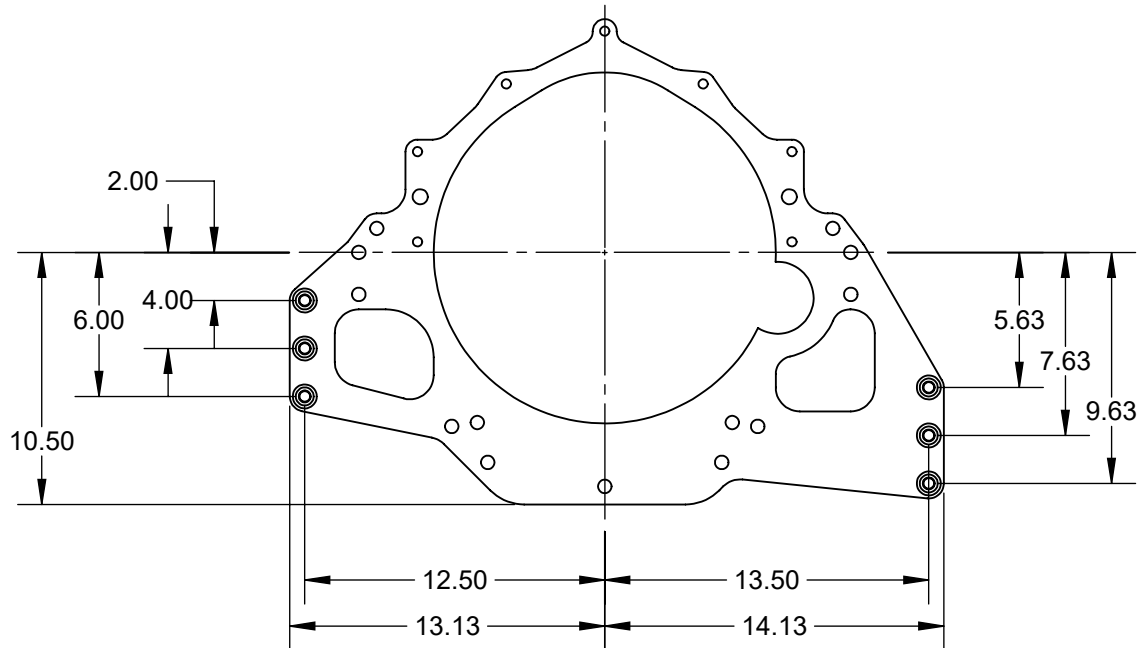

HARDIN MARINE 11 Industry Dr. Palm Coast, FL 32137
 386-445-2500 / FAX 386-445-1122

PART NO.
625-8828

ITEM NO.	PART NUMBER	DESCRIPTION	QTY.
1	625-8801	WASHER, HAT	6
2	625-8828	MOUNT, SIDE BY SIDE	1

TITLE:
BBC REAR SIDE BY SIDE ENGINE MOUNT

www.hardin-marine.com

STARBOARD SIDE SHOWN
 FLIP MOUNT FOR PORT SIDE

THIS DRAWING IS CONFIDENTIAL AND IS SUPPLIED ON EXPRESS CONDITION THAT IT SHALL NOT BE LENT, COPIED OR DISCLOSED TO ANY OTHER PERSON OR USED FOR ANY OTHER PURPOSE WITHOUT WRITTEN CONSENT OF HARDIN MARINE INC.. BREACH OF THIS CONTRACT WILL HOLD AND IT'S PRINCIPALS LIABLE FOR LOSS AND DAMAGES.