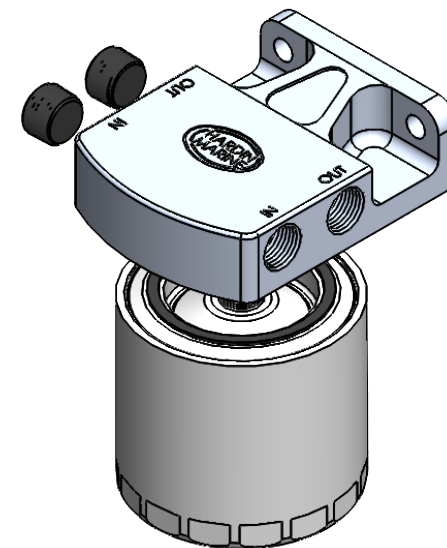

HARDIN 11 Industry Dr. Palm Coast, FL 32137
MARINE 386-445-2500 / FAX 386-445-1122

PART NO.
625-7683i

TITLE:
OUTBOARD FUEL FILTER HEAD
w/ 1/2 NPT AND 11/16-16 THREAD

www.hardin-marine.com

PART NUMBERS:
625-7683: POLISHED HEAD ASSY
625-7684: POLISHED HEAD AND FILTER
625-7685: BLACK HEAD ASSY
625-7686: BLACK HEAD AND FILTER

COMES WITH (2) 1/2 NPT PIPE PLUGS

11/16-16

DUAL 1/2 NPT INLET
AND OUTLET

692-33408 ONLY COMES WITH 625-7684 AND 625-7686 KITS.

THIS DRAWING IS CONFIDENTIAL AND IS SUPPLIED ON EXPRESS CONDITION THAT IT SHALL NOT BE LENT, COPIED OR DISCLOSED TO ANY OTHER PERSON OR USED FOR ANY OTHER PURPOSE WITHOUT WRITTEN CONSENT OF HARDIN MARINE INC.. BREACH OF THIS CONTRACT WILL HOLD AND IT'S PRINCIPALS LIABLE FOR LOSS AND DAMAGES.