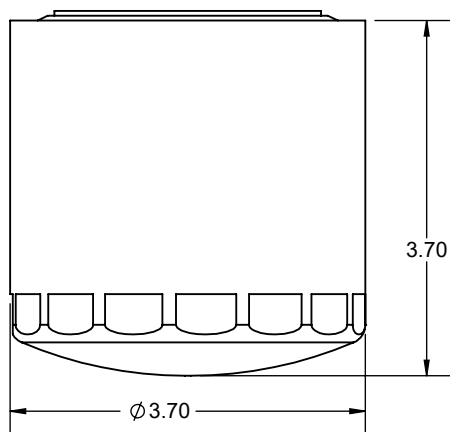

HARDIN 11 Industry Dr. Palm Coast, FL 32137
MARINE 386-445-2500 / FAX 386-445-1122

PART NO.
625-7683i

TITLE:
OUTBOARD FUEL FILTER HEAD
w/ 1/2 NPT AND 11/16-16 THREAD

www.hardin-marine.com

PART NUMBERS:
625-7683: POLISHED HEAD ASSY
625-7684: POLISHED HEAD AND FILTER
625-7685: BLACK HEAD ASSY
625-7686: BLACK HEAD AND FILTER

COMES WITH (2) 1/2 NPT PIPE PLUGS

11/16-16

DUAL 1/2 NPT INLET
AND OUTLET

692-33408 ONLY COMES WITH 625-7684 AND 625-7686 KITS.

THIS DRAWING IS CONFIDENTIAL AND IS SUPPLIED ON EXPRESS CONDITION THAT IT SHALL NOT BE LENT, COPIED OR DISCLOSED TO ANY OTHER PERSON OR USED FOR ANY OTHER PURPOSE WITHOUT WRITTEN CONSENT OF HARDIN MARINE INC.. BREACH OF THIS CONTRACT WILL HOLD AND IT'S PRINCIPALS LIABLE FOR LOSS AND DAMAGES.