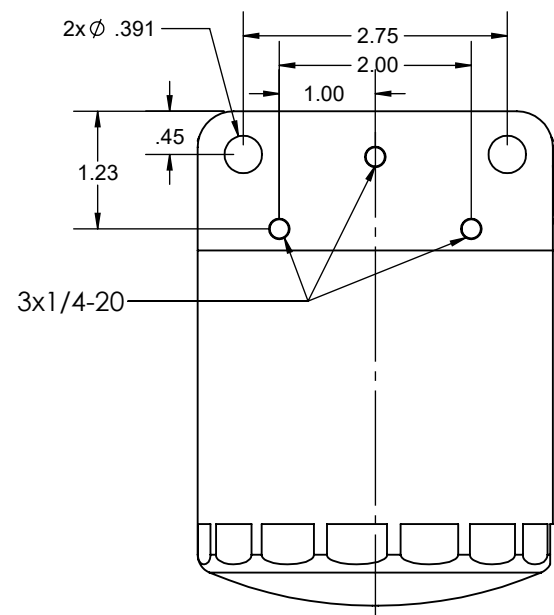

HARDIN 11 Industry Dr. Palm Coast, FL 32137
MARINE 386-445-2500 / FAX 386-445-1122

PART NO.
625-7683i

TITLE:
OUTBOARD FUEL FILTER HEAD
w/ 1/2 NPT AND 11/16-16 THREAD

www.hardin-marine.com

PART NUMBERS:
625-7683: POLISHED HEAD ASSY
625-7684: POLISHED HEAD AND FILTER
625-7685: BLACK HEAD ASSY
625-7686: BLACK HEAD AND FILTER

COMES WITH (2) 1/2 NPT PIPE PLUGS

11/16-16

DUAL 1/2 NPT INLET
AND OUTLET

692-33408 ONLY COMES WITH 625-7684 AND 625-7686 KITS.

THIS DRAWING IS CONFIDENTIAL AND IS SUPPLIED ON EXPRESS CONDITION THAT IT SHALL NOT BE LENT, COPIED OR DISCLOSED TO ANY OTHER PERSON OR USED FOR ANY OTHER PURPOSE WITHOUT WRITTEN CONSENT OF HARDIN MARINE INC.. BREACH OF THIS CONTRACT WILL HOLD AND IT'S PRINCIPALS LIABLE FOR LOSS AND DAMAGES.