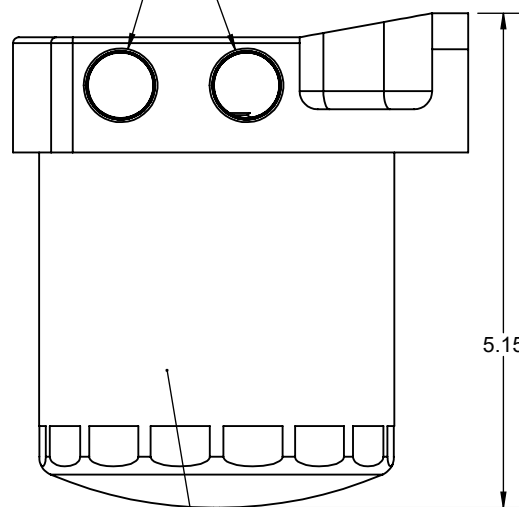

HARDIN 11 Industry Dr. Palm Coast, FL 32137
MARINE 386-445-2500 / FAX 386-445-1122

PART NO.
625-7683i

TITLE:
OUTBOARD FUEL FILTER HEAD
w/ 1/2 NPT AND 11/16-16 THREAD

www.hardin-marine.com

PART NUMBERS:
625-7683: POLISHED HEAD ASSY
625-7684: POLISHED HEAD AND FILTER
625-7685: BLACK HEAD ASSY
625-7686: BLACK HEAD AND FILTER

COMES WITH (2) 1/2 NPT PIPE PLUGS

11/16-16

DUAL 1/2 NPT INLET
AND OUTLET

692-33408 ONLY COMES WITH 625-7684 AND 625-7686 KITS.

THIS DRAWING IS CONFIDENTIAL AND IS SUPPLIED ON EXPRESS CONDITION THAT IT SHALL NOT BE LENT, COPIED OR DISCLOSED TO ANY OTHER PERSON OR USED FOR ANY OTHER PURPOSE WITHOUT WRITTEN CONSENT OF HARDIN MARINE INC.. BREACH OF THIS CONTRACT WILL HOLD AND IT'S PRINCIPALS LIABLE FOR LOSS AND DAMAGES.