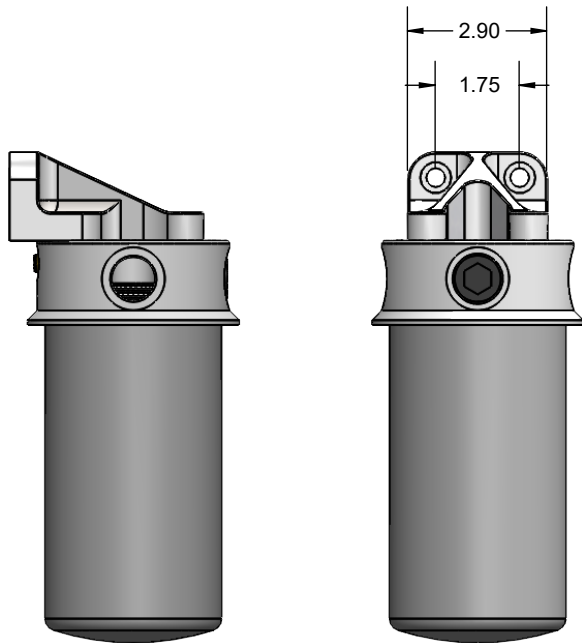

### 3/4 NPT FILTER HEAD w/ FST FUEL FILTER

www.hardin-marine.com

625-7675 POLISHED HEAD  
625-7676 BLACK HEAD

#### INSTALLATION NOTES:

- 1) HEAD HAS (2) 3/4 NPT INLETS, (1) 3/4 NPT OUTLET AND 1/8 NPT PRESSURE PORT.
- 2) HEAD IS SUPPLIED WITH 1/8 NPT AND 3/4 NPT PIPE PLUGS.
- 3) HEAD IS ASSEMBLED FOR SHIPPING PURPOSES. APPLY RED LOCTITE TO THE BOLTS. USING 5/16 ALLEN SOCKET TORQUE BOLTS FOR 30 FT. LBS..