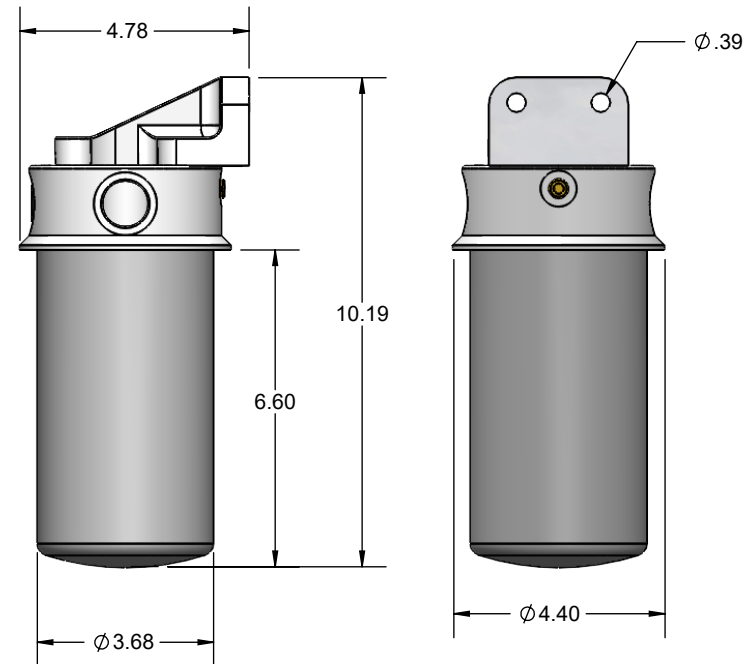

### 3/4 NPT FILTER HEAD w/ FST FUEL FILTER

www.hardin-marine.com

625-7675 POLISHED HEAD  
625-7676 BLACK HEAD

#### INSTALLATION NOTES:

- 1) HEAD HAS (2) 3/4 NPT INLETS, (1) 3/4 NPT OUTLET AND 1/8 NPT PRESSURE PORT.
- 2) HEAD IS SUPPLIED WITH 1/8 NPT AND 3/4 NPT PIPE PLUGS.
- 3) HEAD IS ASSEMBLED FOR SHIPPING PURPOSES. APPLY RED LOCTITE TO THE BOLTS. USING 5/16 ALLEN SOCKET TORQUE BOLTS FOR 30 FT. LBS..