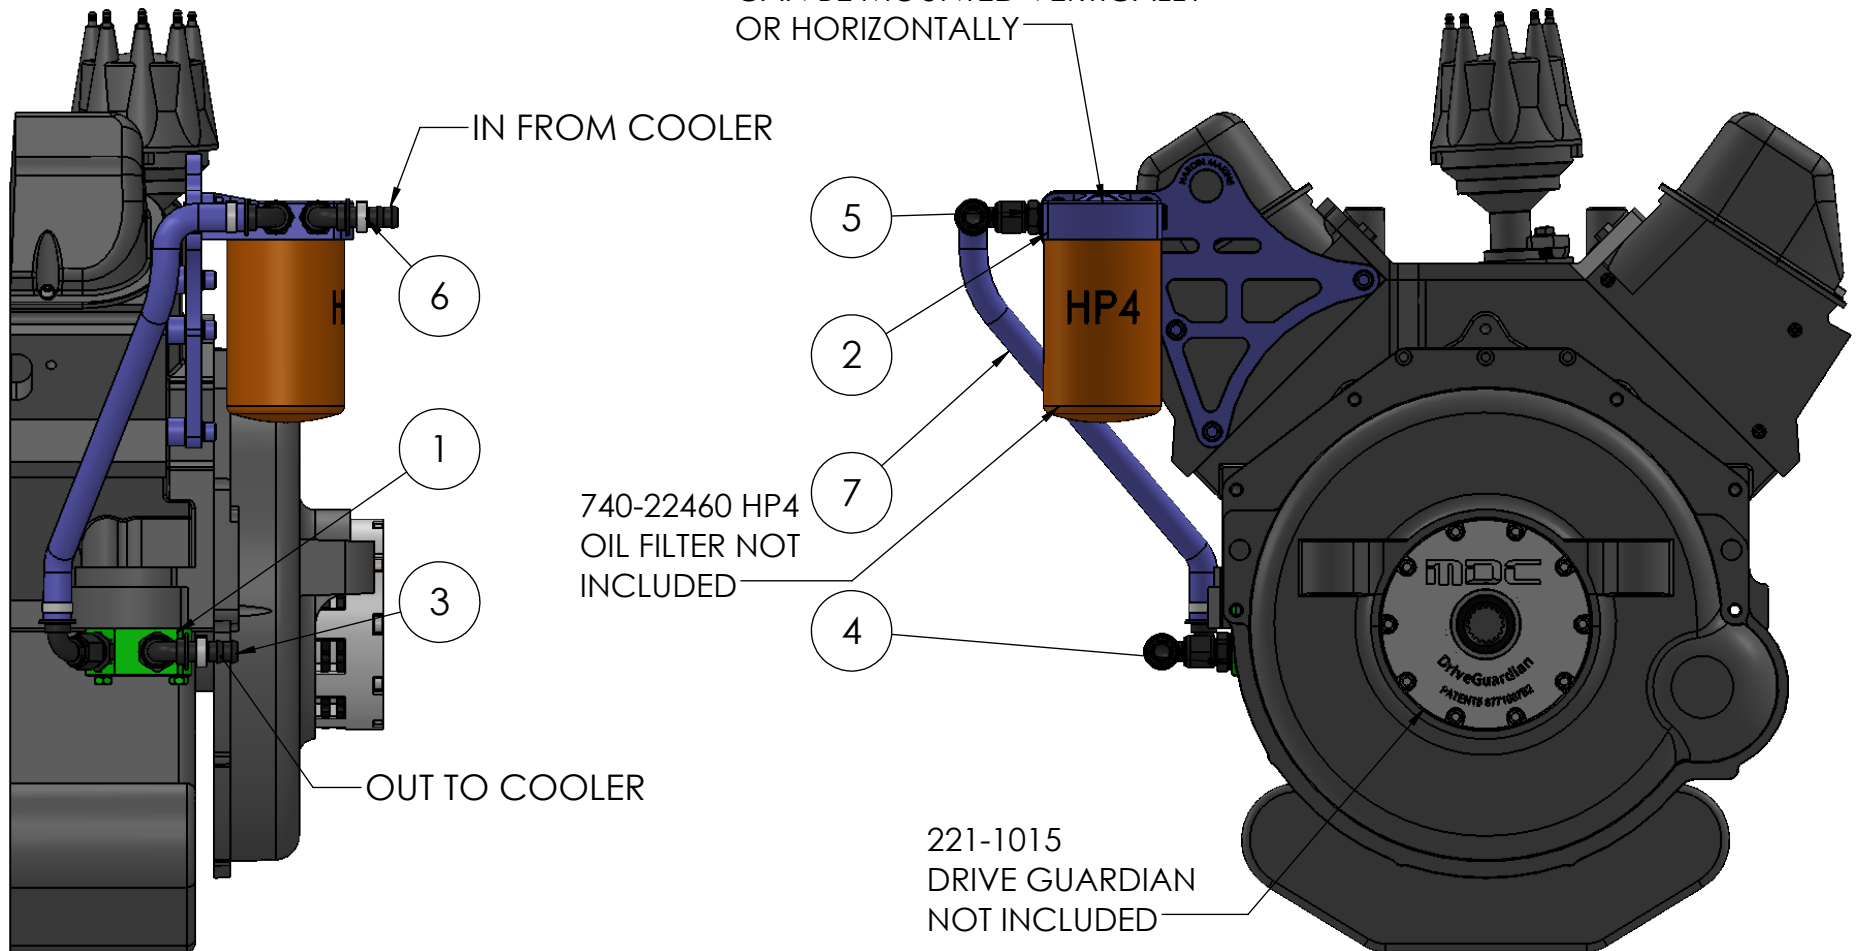

HARDIN MARINE 11 Industry Dr. Palm Coast, FL 32137
386-445-2500 / FAX 386-445-1122

PART NO.
620-906P
620-906BK

TITLE: 700 HP GEN 5/6 HEAD MOUNT OIL
FILTER HEAD RELOCATION KIT - 10PO

www.hardin-marine.com

ITEM NO.	PART NUMBER	DESCRIPTION	QTY.
1	625-7916	3/4 NPT SIDE INLET OIL ADAPTER - GEN 5/6	1
2	625-7775	VERTICAL HEAD MOUNT OIL FILTER	1
3	552-239010BB	HOSE END, -10 90 DEG.	4
4	552-981613BB	FITTING, 3/4NPT x -10AN	2
5	552-981610BB	FITTING, 1/2NPT x -10 AN	2
6	552-818410	CLAMP, -10 PUSH LOC	4
7	552-520010	-10 PUSH ON HOSE	8

AVAILABLE IN:
625-7775 POLISHED
625-7776 BLACK
CAN BE MOUNTED VERTICALLY
OR HORIZONTALLY

THIS DRAWING IS CONFIDENTIAL AND IS SUPPLIED ON EXPRESS CONDITION THAT IT SHALL NOT BE LENT, COPIED OR DISCLOSED TO ANY OTHER PERSON OR USED FOR ANY OTHER PURPOSE WITHOUT WRITTEN CONSENT OF HARDIN MARINE INC.. BREACH OF THIS CONTRACT WILL HOLD ..... AND IT'S PRINCIPALS LIABLE FOR LOSS AND DAMAGES.