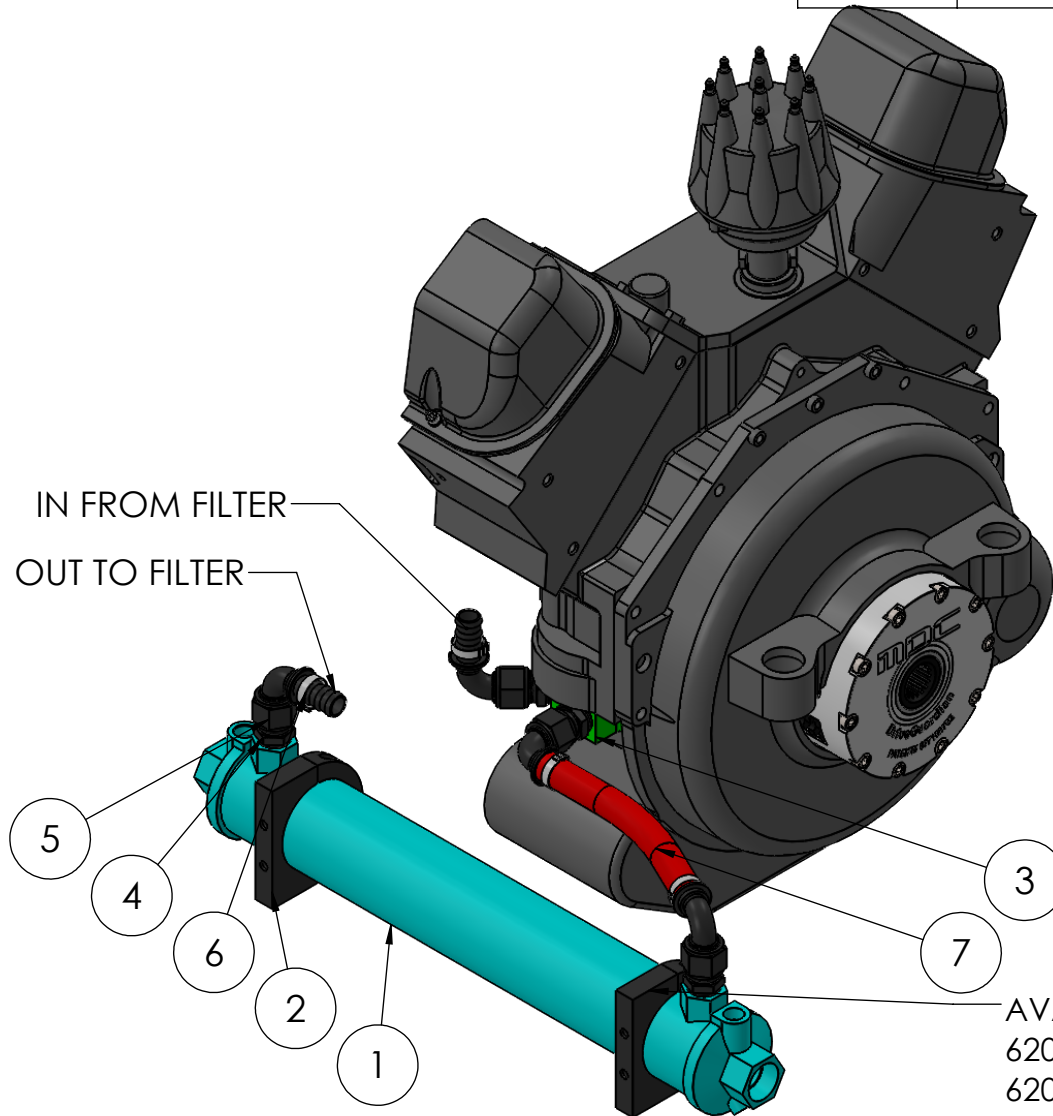

HARDIN MARINE 11 Industry Dr. Palm Coast, FL 32137
386-445-2500 / FAX 386-445-1122

PART NO.
620-820P
620-820BK

TITLE: 1000 HP GEN 4 REMOTE MOUNT
OIL COOLER KIT -12PO

www.hardin-marine.com

ITEM NO.	PART NUMBER	DESCRIPTION	QTY.
1	620-575	OIL COOLER	1
2	620-203	3" COOLER CLAMP	2
3	625-7914	3/4 NPT SIDE INLET OIL ADAPTER - GEN 4	1
4	552-981612BB	FITTING, 3/4NPT x -12	4
5	552-239012BB	HOSE END, -12 90 DEG.	4
6	552-818412	CLAMP, -12 PUSH LOC	4
7	552-520012	-12 PUSH ON HOSE	8

OPTIONAL AVAILABLE OIL
FILTER HEAD MOUNT ASSEMBLY
625-7745 POLISHED
625-7742 BLACK

AVAILABLE IN:
620-203 POLISHED
620-204 BLACK

THIS DRAWING IS CONFIDENTIAL AND IS SUPPLIED ON EXPRESS CONDITION THAT IT SHALL NOT BE LENT, COPIED OR DISCLOSED TO ANY OTHER PERSON OR USED FOR ANY OTHER PURPOSE WITHOUT WRITTEN CONSENT OF HARDIN MARINE INC.. BREACH OF THIS CONTRACT WILL HOLD AND IT'S PRINCIPALS LIABLE FOR LOSS AND DAMAGES.