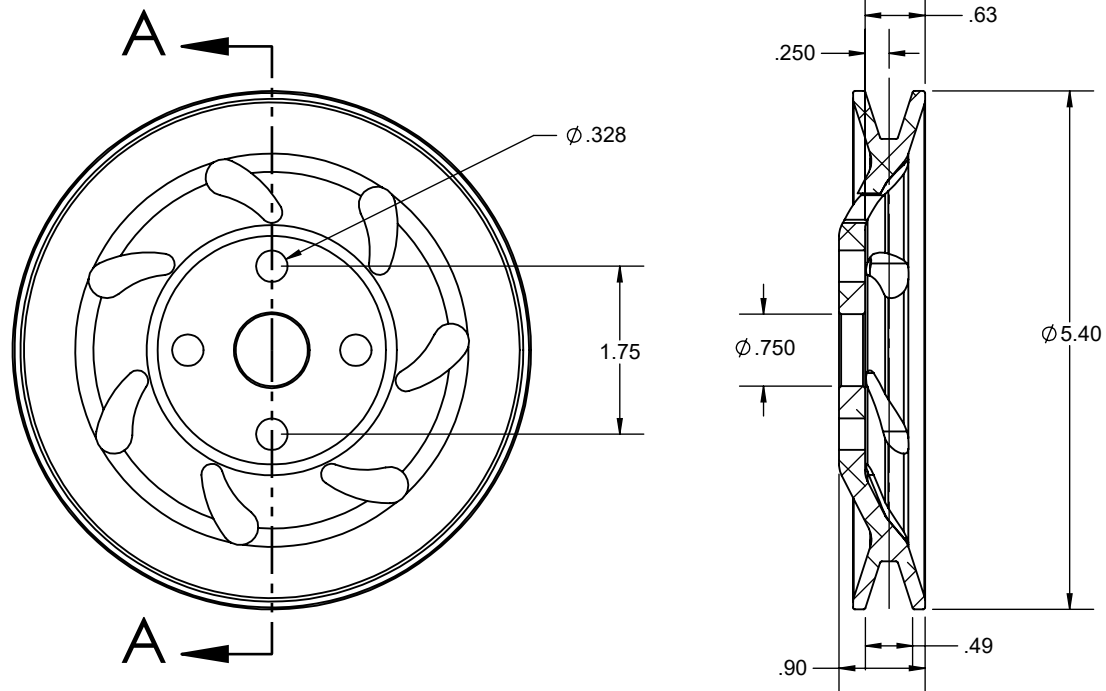

HARDIN 11 Industry Dr. Palm Coast, FL 32137  
MARINE 386-445-2500 / FAX 386-445-1122

PART NO.  
421-205

TITLE:  
PULLEY, GEN 5/6 SEA PUMP

www.hardin-marine.com

MANDREL REQUIRED FOR INSTALLATION:

19MM BORE 421-205M FOR SEA PUMPS.

17MM BORE 625-8107 FOR USE WITH OUR  
135-802226 POWER STEERING PUMP.

SECTION A-A

THIS DRAWING IS CONFIDENTIAL AND IS SUPPLIED ON EXPRESS CONDITION THAT IT SHALL NOT BE LENT, COPIED OR DISCLOSED TO ANY OTHER PERSON OR USED FOR ANY OTHER PURPOSE WITHOUT WRITTEN CONSENT OF HARDIN MARINE INC.. BREACH OF THIS CONTRACT WILL HOLD ..... AND IT'S PRINCIPALS LIABLE FOR LOSS AND DAMAGES.