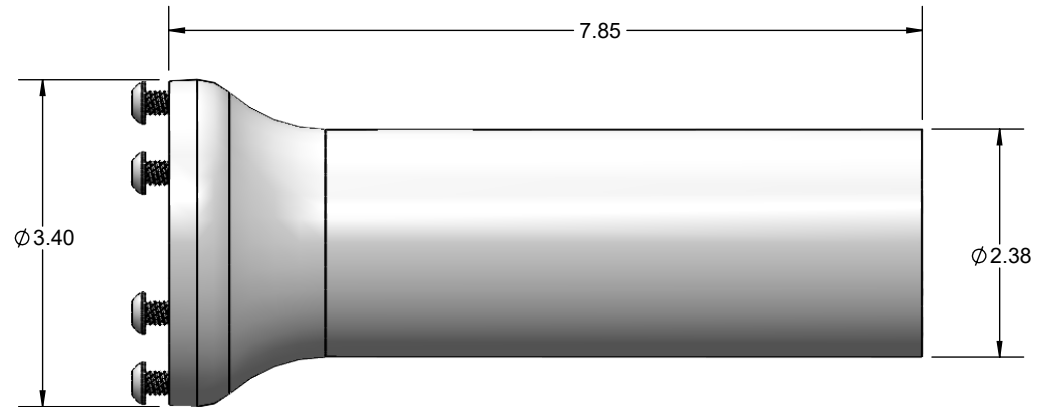

HARDIN
MARINE

11 Industry Dr. Palm Coast, FL 32137
386-445-2500 / FAX 386-445-1122

PART NO.

137-9115

TITLE:

10" WHEEL ADAPTER

ITEM NO.	PART NUMBER	DESCRIPTION	QTY.
1	137-9115K	ADAPTER, WHEEL 10"	1
2	90025C062BHS	BOLT, BHCS, 1/4-20x.625	6

www.hardin-marine.com

COMES WITH 137-9140 STEERING COLUMN. WHEN INSTALLED WITH 1" THICK DASHBOARD, THE STEERING WHEEL MOUNTING FACE IS 10" FROM DASHBOARD.

THIS DRAWING IS CONFIDENTIAL AND IS SUPPLIED ON EXPRESS CONDITION THAT IT SHALL NOT BE LENT, COPIED OR DISCLOSED TO ANY OTHER PERSON OR USED FOR ANY OTHER PURPOSE WITHOUT WRITTEN CONSENT OF HARDIN MARINE INC.. BREACH OF THIS CONTRACT WILL HOLD AND IT'S PRINCIPALS LIABLE FOR LOSS AND DAMAGES.