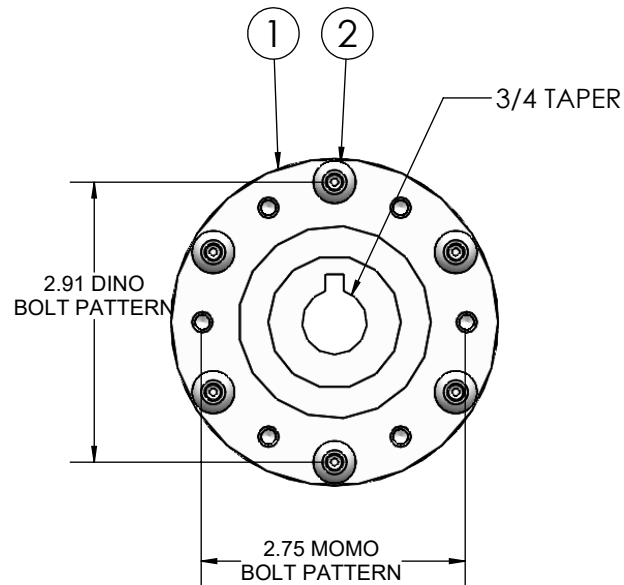

HARDIN
MARINE

11 Industry Dr. Palm Coast, FL 32137
386-445-2500 / FAX 386-445-1122

PART NO.

137-9115

TITLE:

10" WHEEL ADAPTER

ITEM NO.	PART NUMBER	DESCRIPTION	QTY.
1	137-9115K	ADAPTER, WHEEL 10"	1
2	90025C062BHS	BOLT, BHCS, 1/4-20x.625	6

www.hardin-marine.com

COMES WITH 137-9140 STEERING COLUMN. WHEN INSTALLED WITH 1" THICK DASHBOARD, THE STEERING WHEEL MOUNTING FACE IS 10" FROM DASHBOARD.

THIS DRAWING IS CONFIDENTIAL AND IS SUPPLIED ON EXPRESS CONDITION THAT IT SHALL NOT BE LENT, COPIED OR DISCLOSED TO ANY OTHER PERSON OR USED FOR ANY OTHER PURPOSE WITHOUT WRITTEN CONSENT OF HARDIN MARINE INC.. BREACH OF THIS CONTRACT WILL HOLD AND IT'S PRINCIPALS LIABLE FOR LOSS AND DAMAGES.