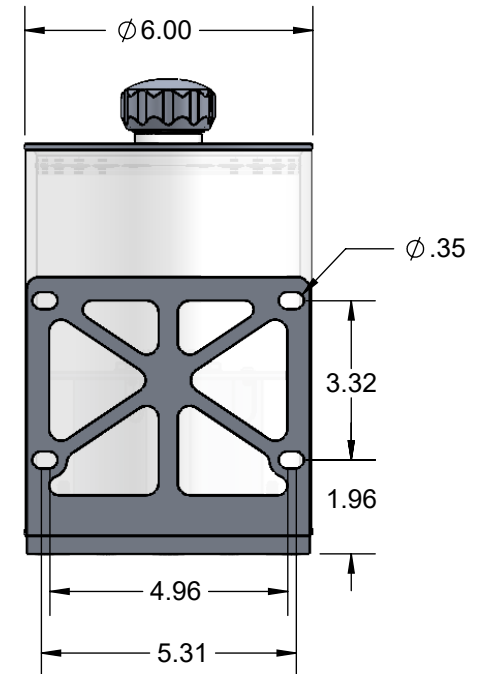

HARDIN MARINE 11 Industry Dr. Palm Coast, FL 32137  
386-445-2500 / FAX 386-445-1122

PART NO.  
137-9050

TITLE:  
TITAN POWER STEERING RESERVOIR

[www.hardin-marine.com](http://www.hardin-marine.com)

THIS DRAWING IS CONFIDENTIAL AND IS SUPPLIED ON EXPRESS CONDITION THAT IT SHALL NOT BE LENT, COPIED OR DISCLOSED TO ANY OTHER PERSON OR USED FOR ANY OTHER PURPOSE WITHOUT WRITTEN CONSENT OF HARDIN MARINE INC.. BREACH OF THIS CONTRACT WILL HOLD ..... AND IT'S PRINCIPALS LIABLE FOR LOSS AND DAMAGES.