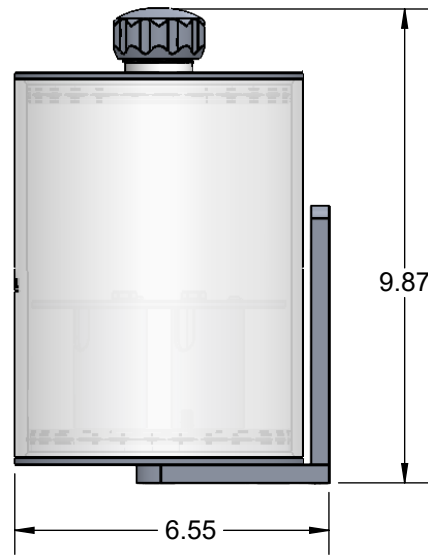

HARDIN MARINE 11 Industry Dr. Palm Coast, FL 32137  
386-445-2500 / FAX 386-445-1122

PART NO.  
137-9050

TITLE:  
TITAN POWER STEERING RESERVOIR

[www.hardin-marine.com](http://www.hardin-marine.com)

THIS DRAWING IS CONFIDENTIAL AND IS SUPPLIED ON EXPRESS CONDITION THAT IT SHALL NOT BE LENT, COPIED OR DISCLOSED TO ANY OTHER PERSON OR USED FOR ANY OTHER PURPOSE WITHOUT WRITTEN CONSENT OF HARDIN MARINE INC.. BREACH OF THIS CONTRACT WILL HOLD ..... AND IT'S PRINCIPALS LIABLE FOR LOSS AND DAMAGES.