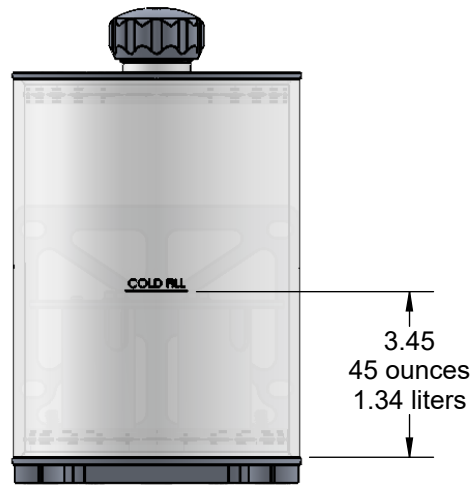

HARDIN MARINE 11 Industry Dr. Palm Coast, FL 32137  
386-445-2500 / FAX 386-445-1122

PART NO.  
137-9050

TITLE:  
TITAN POWER STEERING RESERVOIR

[www.hardin-marine.com](http://www.hardin-marine.com)

THIS DRAWING IS CONFIDENTIAL AND IS SUPPLIED ON EXPRESS CONDITION THAT IT SHALL NOT BE LENT, COPIED OR DISCLOSED TO ANY OTHER PERSON OR USED FOR ANY OTHER PURPOSE WITHOUT WRITTEN CONSENT OF HARDIN MARINE INC.. BREACH OF THIS CONTRACT WILL HOLD ..... AND IT'S PRINCIPALS LIABLE FOR LOSS AND DAMAGES.