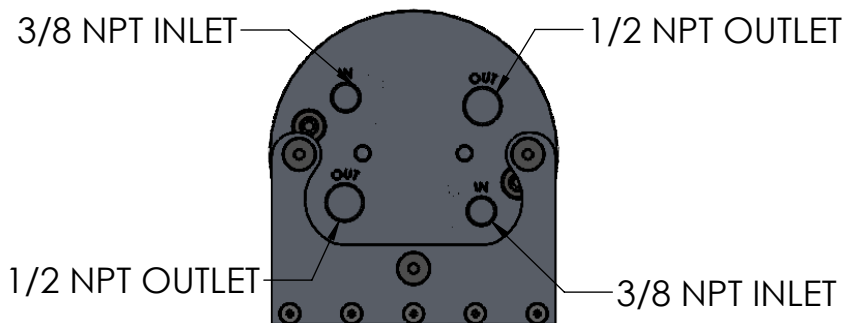

HARDIN MARINE 11 Industry Dr. Palm Coast, FL 32137  
386-445-2500 / FAX 386-445-1122

PART NO.  
137-9050

TITLE:  
TITAN POWER STEERING RESERVOIR

[www.hardin-marine.com](http://www.hardin-marine.com)

THIS DRAWING IS CONFIDENTIAL AND IS SUPPLIED ON EXPRESS CONDITION THAT IT SHALL NOT BE LENT, COPIED OR DISCLOSED TO ANY OTHER PERSON OR USED FOR ANY OTHER PURPOSE WITHOUT WRITTEN CONSENT OF HARDIN MARINE INC.. BREACH OF THIS CONTRACT WILL HOLD ..... AND IT'S PRINCIPALS LIABLE FOR LOSS AND DAMAGES.