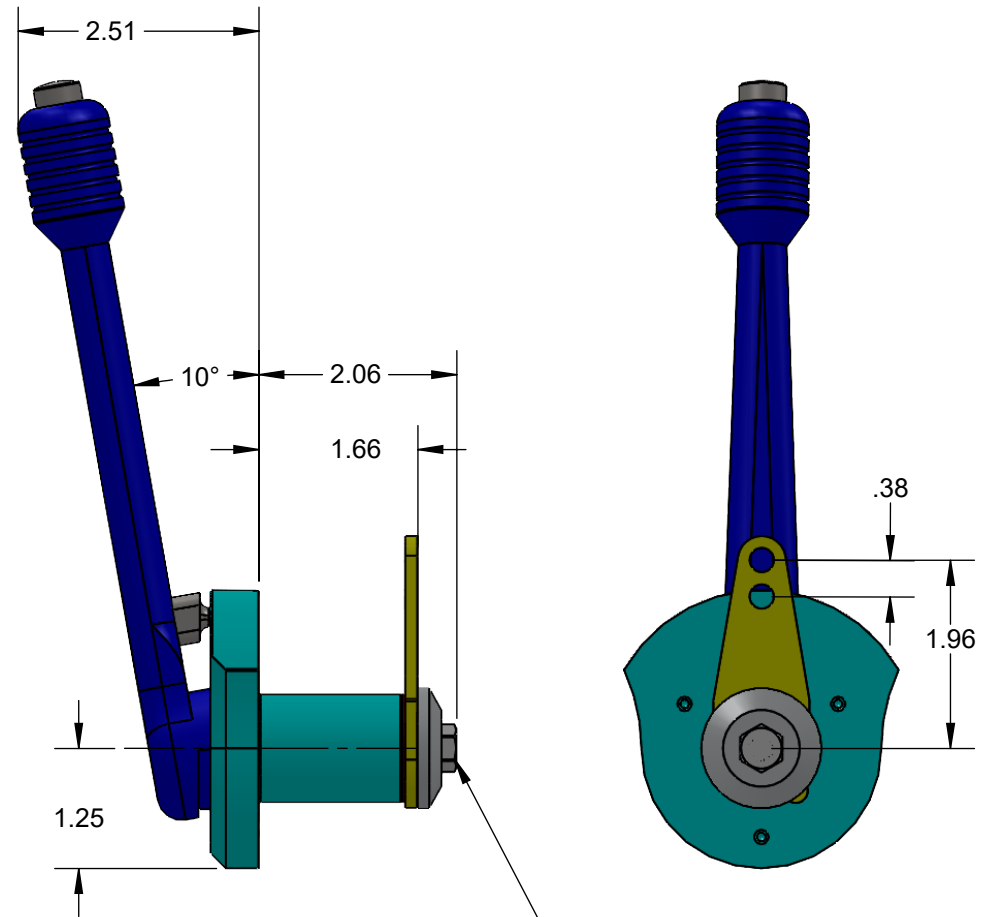

HARDIN
MARINE

11 Industry Dr. Palm Coast, FL 32137
386-445-2500 / FAX 386-445-1122

PART NO.
125-TH400

TITLE:

6 POSITION LOCKING CONTROL

www.hardin-marine.com

THIS 1/4 BOLT COMES LOOSE FROM THE FACTORY. BEFORE
INSTALLING, APPLY LOCTITE. USING 7/16 WRENCH, TIGHTEN
UNTIL YOU FEEL SLIGHT DRAG. DO NOT OVER TIGHTEN.