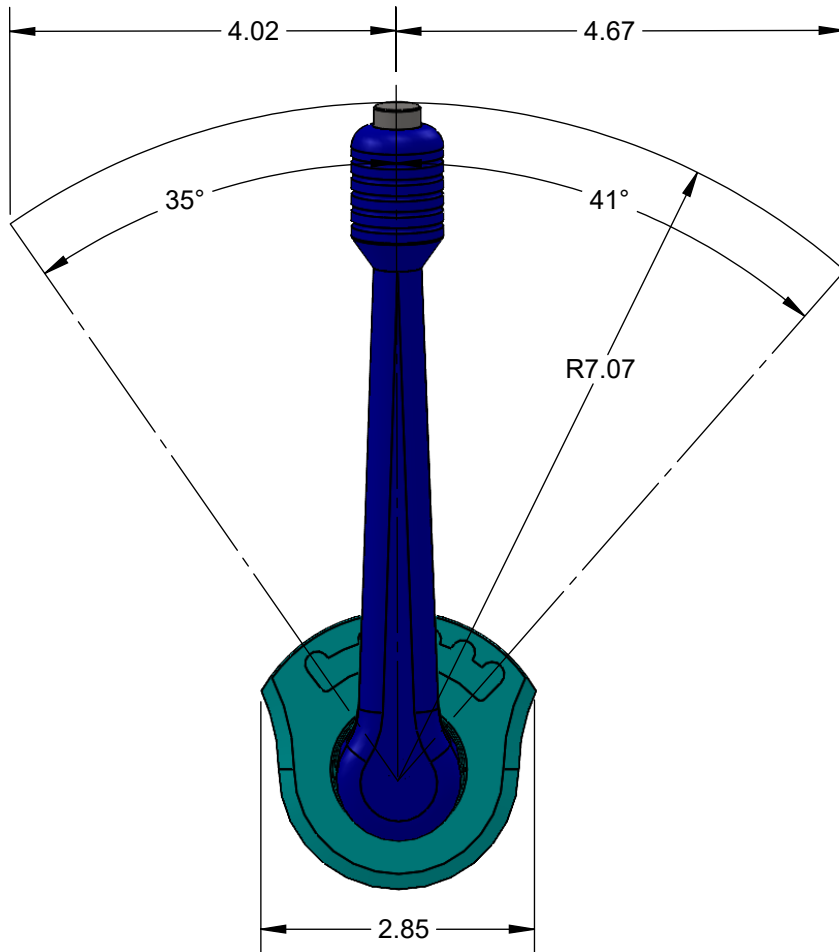

HARDIN
MARINE

11 Industry Dr. Palm Coast, FL 32137
386-445-2500 / FAX 386-445-1122

PART NO.
125-TH400

TITLE:

6 POSITION LOCKING CONTROL

www.hardin-marine.com

THIS 1/4 BOLT COMES LOOSE FROM THE FACTORY. BEFORE
INSTALLING, APPLY LOCTITE. USING 7/16 WRENCH, TIGHTEN
UNTIL YOU FEEL SLIGHT DRAG. DO NOT OVER TIGHTEN.