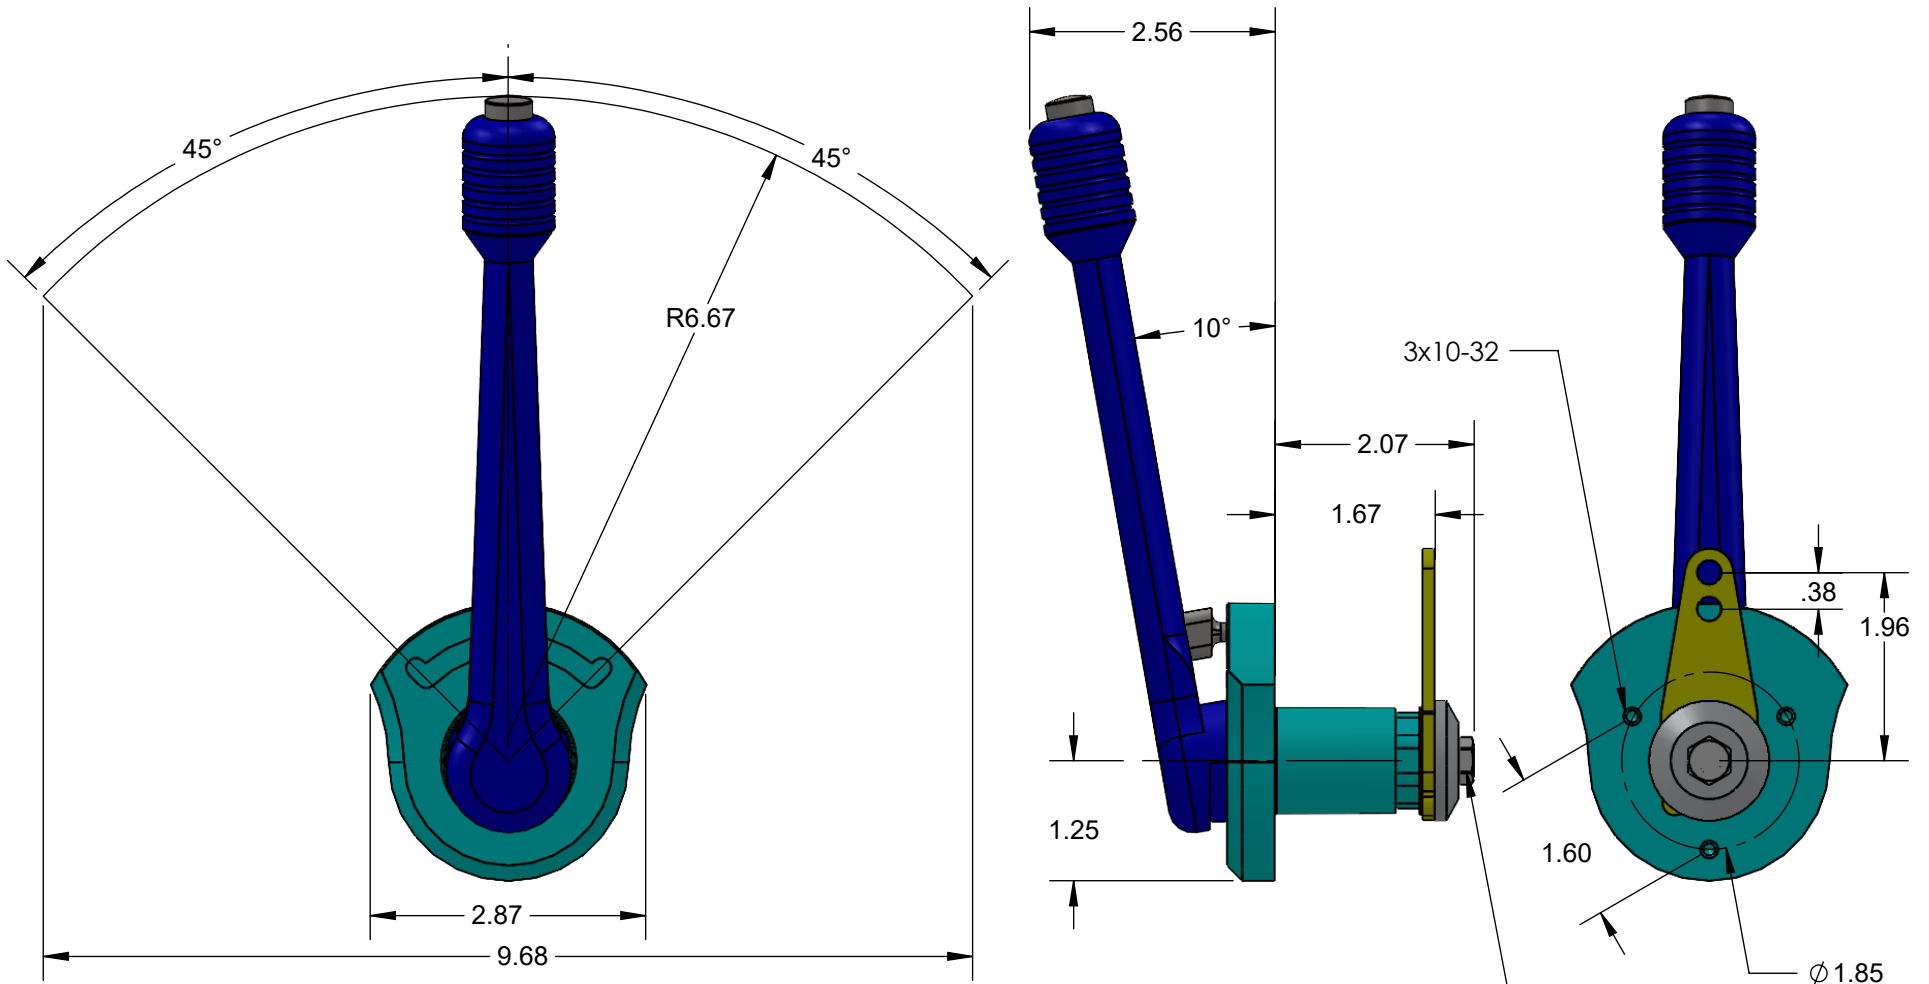

HARDIN
MARINE

11 Industry Dr. Palm Coast, FL 32137
386-445-2500 / FAX 386-445-1122

PART NO.
125-SL3PLC

TITLE:
3 POSITION LOCKING CONTROL

www.hardin-marine.com

THIS 1/4 BOLT COMES LOOSE FROM THE FACTORY. BEFORE
INSTALLING, APPLY LOCTITE. USING 7/16 WRENCH, TIGHTEN
UNTIL YOU FEEL SLIGHT DRAG. DO NOT OVER TIGHTEN.