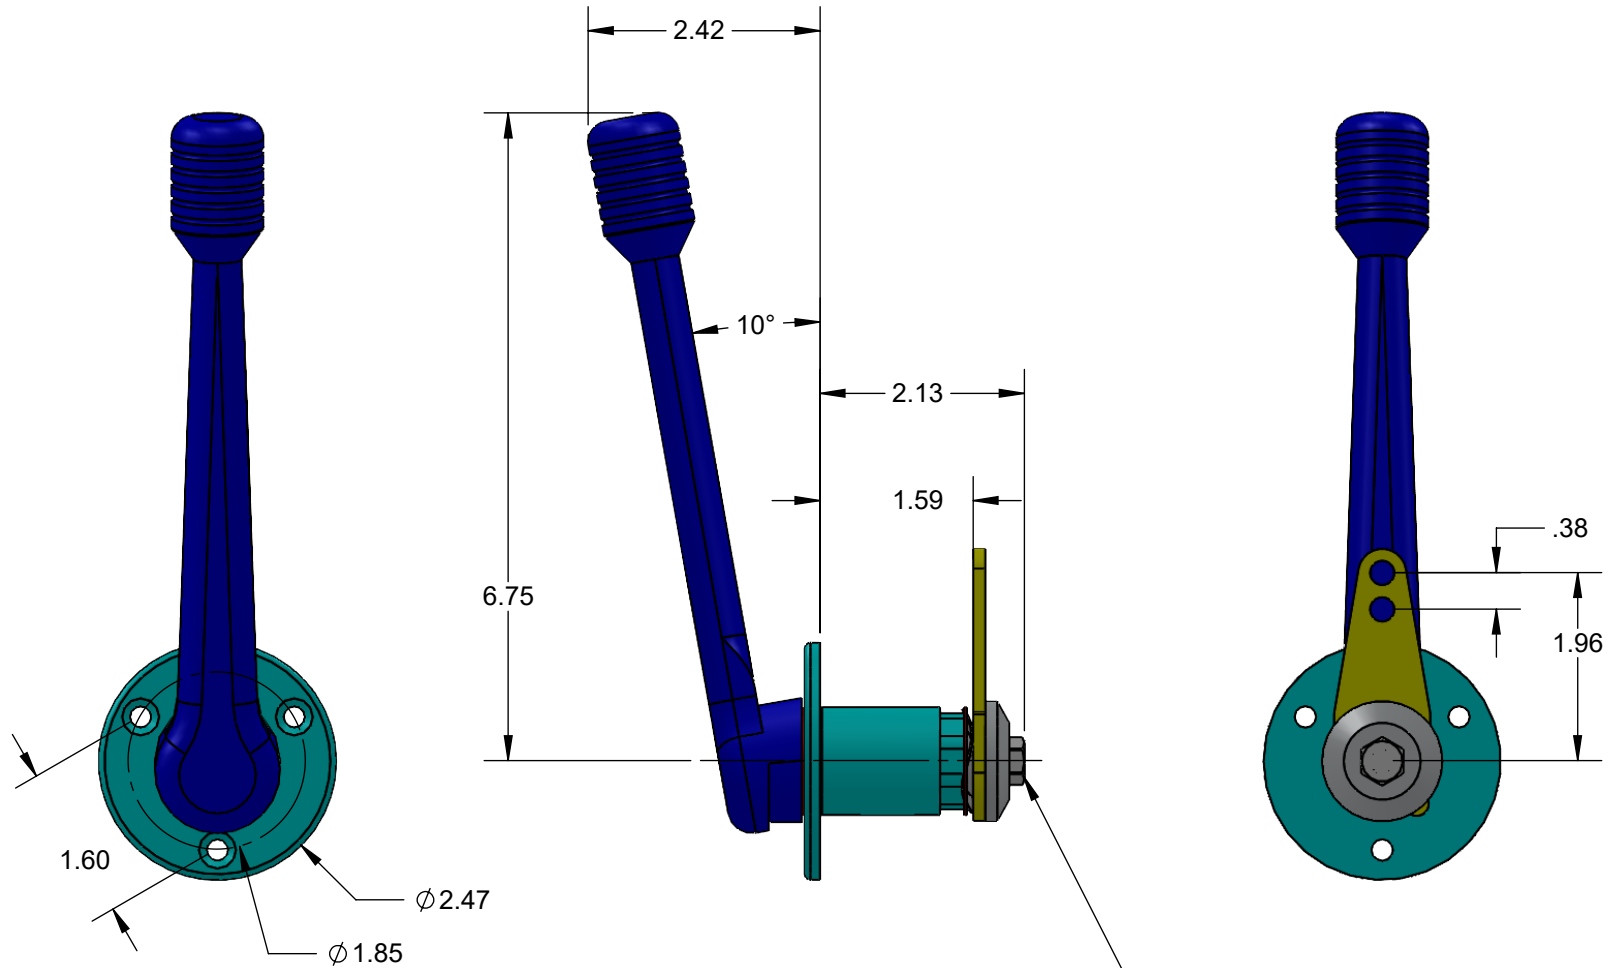

HARDIN
MARINE

11 Industry Dr. Palm Coast, FL 32137
386-445-2500 / FAX 386-445-1122

PART NO.

125-SL35

TITLE:

ST CONTROL

www.hardin-marine.com

THIS 1/4 BOLT COMES LOOSE FROM THE FACTORY. BEFORE
INSTALLING, APPLY LOCTITE. USING 7/16 WRENCH, TIGHTEN
UNTIL YOU FEEL SLIGHT DRAG. DO NOT OVER TIGHTEN.