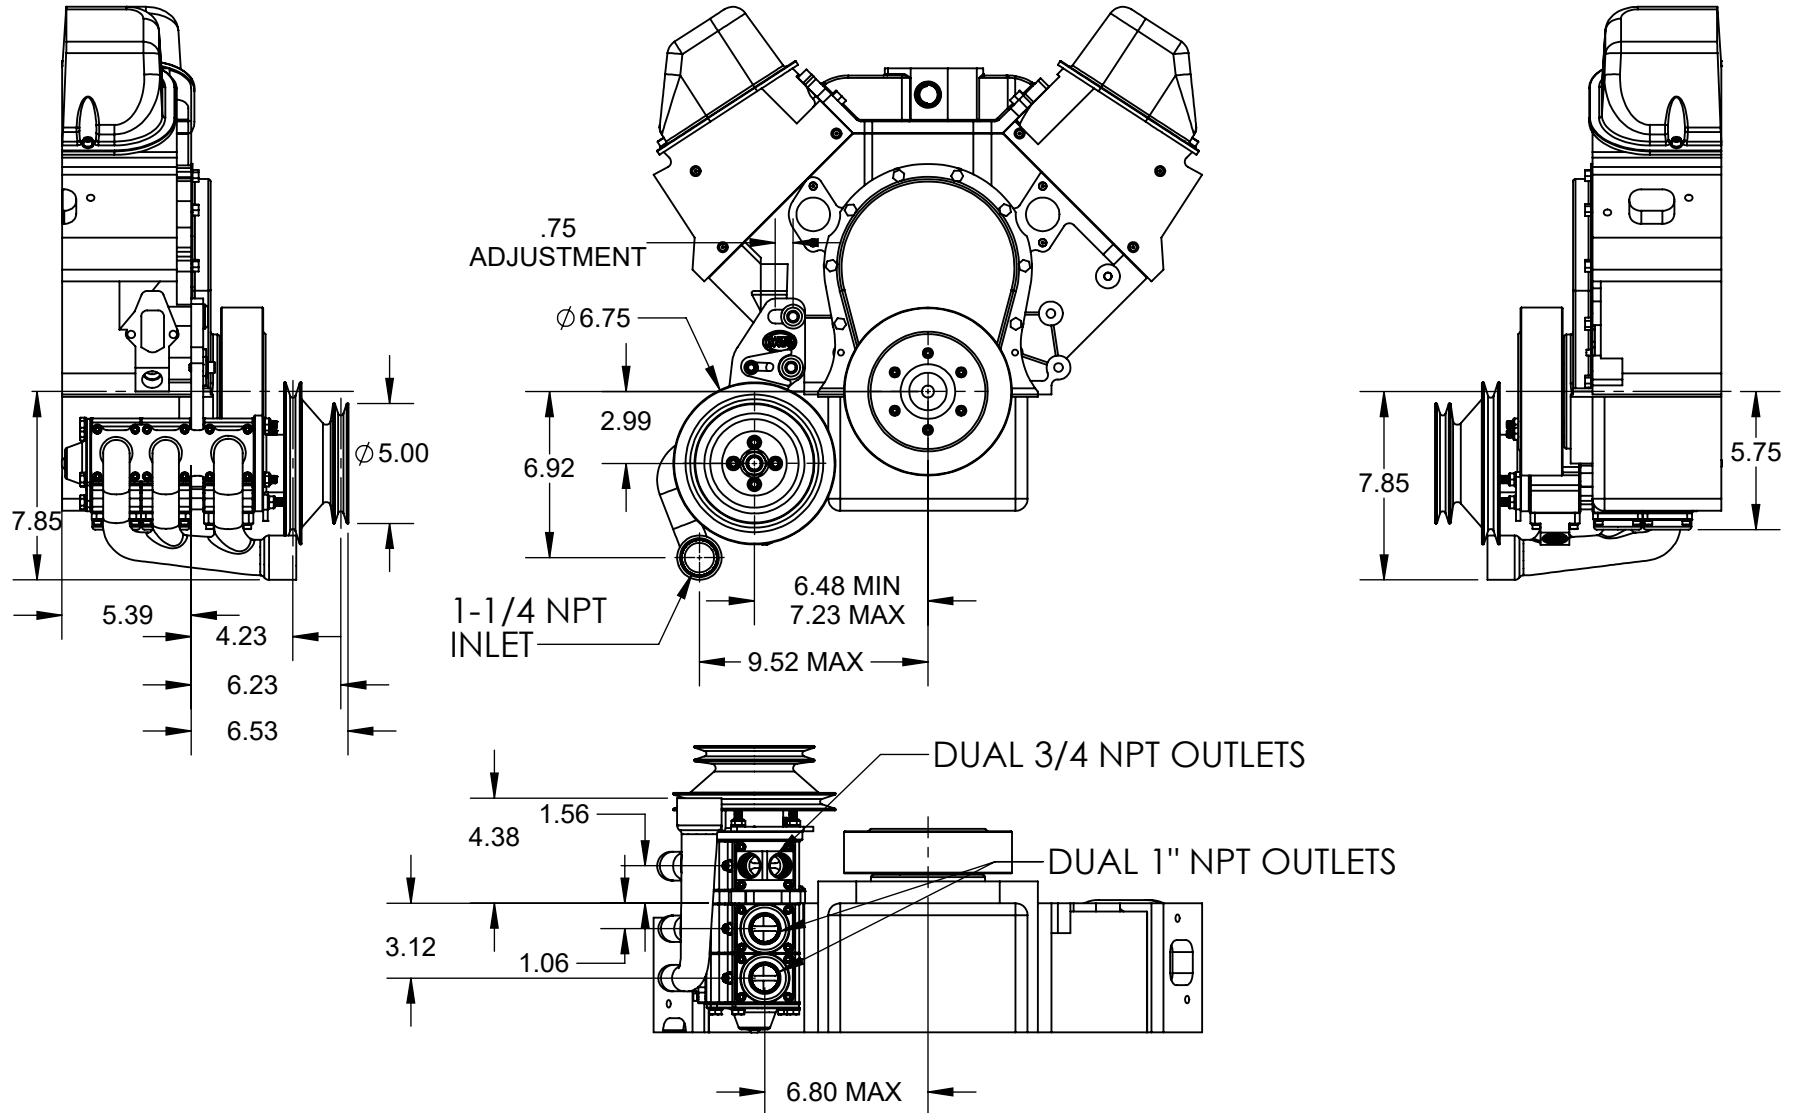

HARDIN MARINE 11 Industry Dr. Palm Coast, FL 32137
386-445-2500 / FAX 386-445-1122

PART NO.
625-4972

TITLE:
3 STG ALUMINUM SEA PUMP w/ DUAL GRV PULLEY, 1-1/4 NPT
FRONT INLET, DUAL 1" NPT OUTLETS & SINGLE DUAL 3/4 NPT OUTLET

www.hardin-marine.com

THIS DRAWING IS CONFIDENTIAL AND IS SUPPLIED ON EXPRESS CONDITION THAT IT SHALL NOT BE LENT, COPIED OR DISCLOSED TO ANY OTHER PERSON OR USED FOR ANY OTHER PURPOSE WITHOUT WRITTEN CONSENT OF HARDIN MARINE INC.. BREACH OF THIS CONTRACT WILL HOLD ..... AND IT'S PRINCIPALS LIABLE FOR LOSS AND DAMAGES.