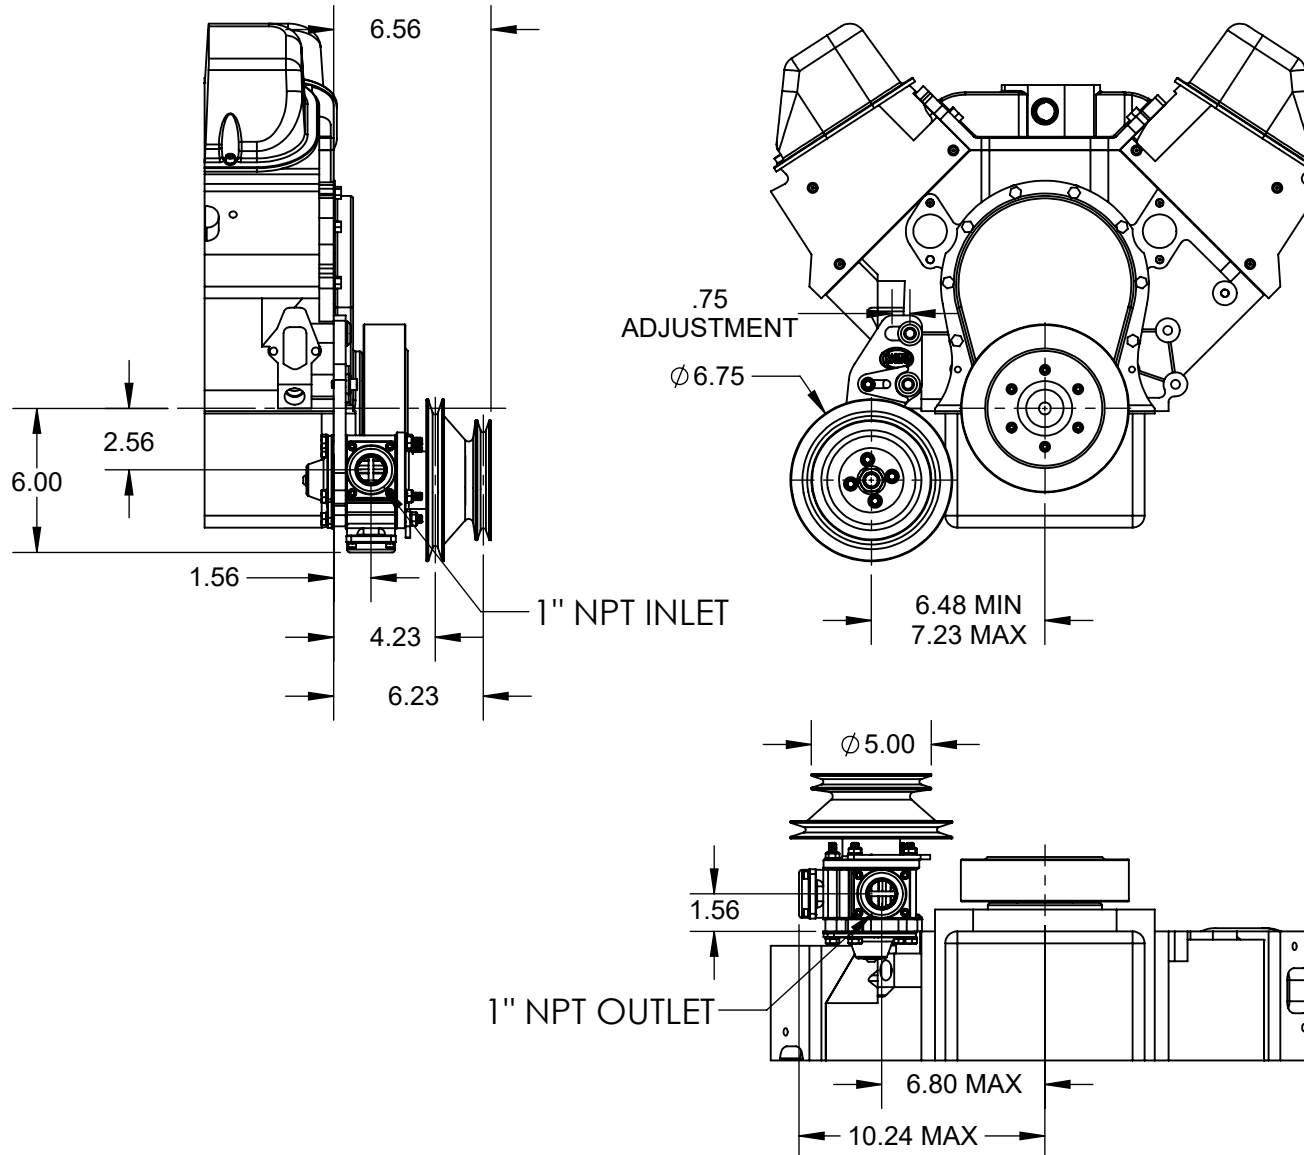

HARDIN
MARINE

11 Industry Dr. Palm Coast, FL 32137
386-445-2500 / FAX 386-445-1122

PART NO.

625-4912

TITLE:

1 STG STAINLESS SEA PUMP w/ DUAL
GRV PULLEY & 1"NPT INLET/OUTLET

www.hardin-marine.com

THIS DRAWING IS CONFIDENTIAL AND IS SUPPLIED ON EXPRESS CONDITION THAT IT SHALL NOT BE LENT, COPIED OR DISCLOSED TO ANY OTHER PERSON OR USED FOR ANY OTHER PURPOSE WITHOUT WRITTEN CONSENT OF HARDIN MARINE INC.. BREACH OF THIS CONTRACT WILL HOLD AND IT'S PRINCIPALS LIABLE FOR LOSS AND DAMAGES.