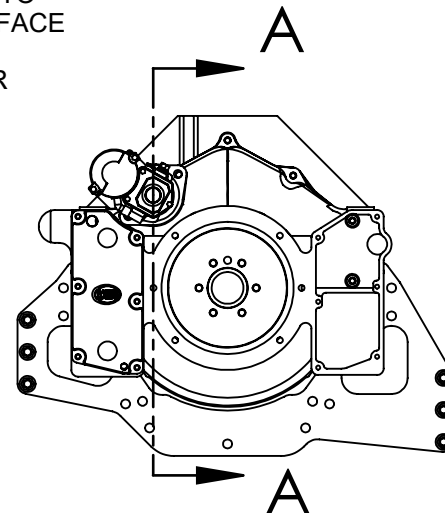

THIS DRAWING IS CONFIDENTIAL AND IS SUPPLIED ON EXPRESS CONDITION THAT IT SHALL NOT BE LENT, COPIED OR DISCLOSED TO ANY OTHER PERSON OR USED FOR ANY OTHER PURPOSE WITHOUT WRITTEN CONSENT OF HARDIN MARINE INC.. BREACH OF THIS CONTRACT WILL HOLD ..... AND IT'S PRINCIPALS LIABLE FOR LOSS AND DAMAGES.