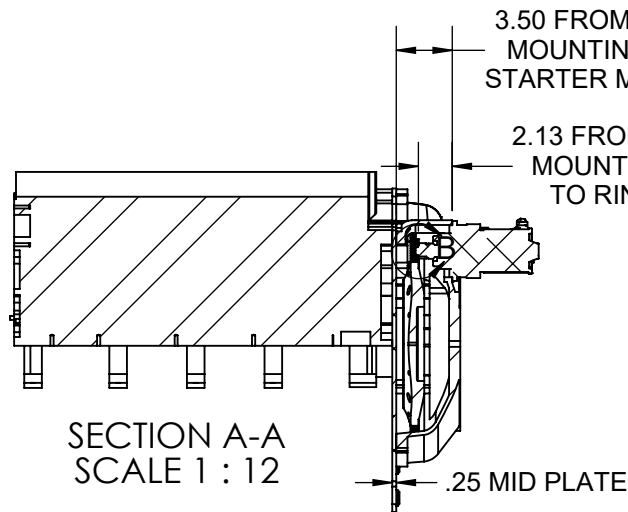

HARDIN MARINE 11 Industry Dr. Palm Coast, FL 32137
386-445-2500 / FAX 386-445-1122

PART NO.
620-10060

TITLE:
DUAL COOLER BELLHOUSING STARTER

www.hardin-marine.com

DETAIL B
SCALE 1 : 1

USE 620-10060 STARTER
WHEN THE DISTANCE
BETWEEN THE STARTER
MOUNTING FACE AND
THE RING GEAR IS 2.13.
THIS WILL SET THE
CLEARANCE BETWEEN
STARTER PINION GEAR
AND RING GEAR AT .04.