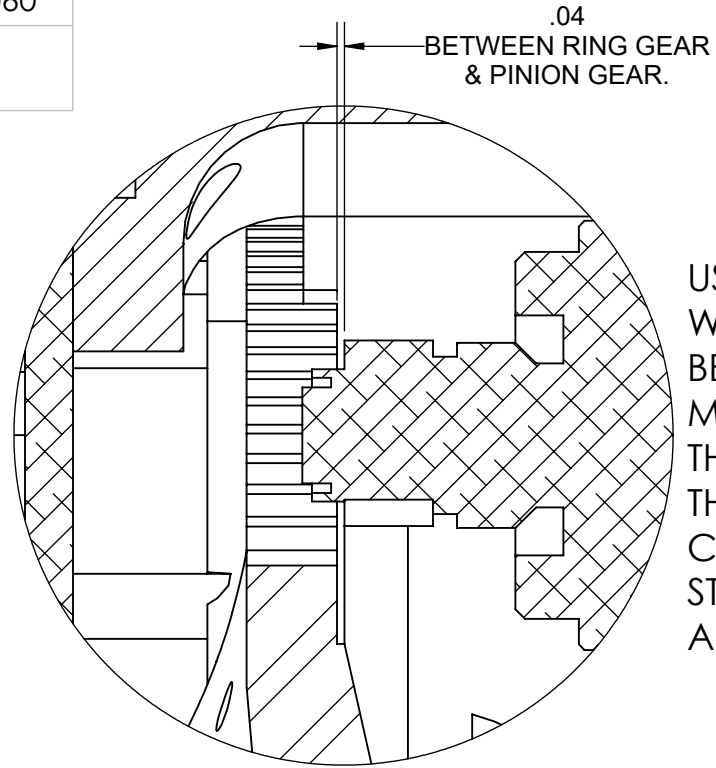

HARDIN MARINE 11 Industry Dr. Palm Coast, FL 32137
386-445-2500 / FAX 386-445-1122

PART NO.
620-10060

TITLE:
DUAL COOLER BELLHOUSING STARTER

www.hardin-marine.com

DETAIL B
SCALE 1 : 1

USE 620-10060 STARTER
WHEN THE DISTANCE
BETWEEN THE STARTER
MOUNTING FACE AND
THE RING GEAR IS 2.13.
THIS WILL SET THE
CLEARANCE BETWEEN
STARTER PINION GEAR
AND RING GEAR AT .04.