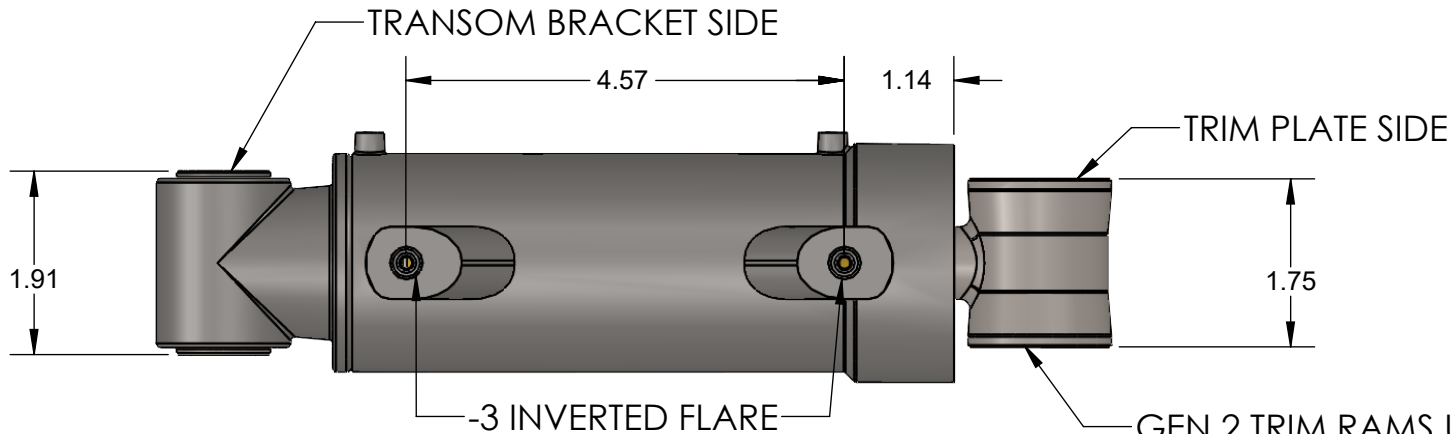

HARDIN MARINE 11 Industry Dr. Palm Coast, FL 32137
386-445-2500 / FAX 386-445-1122

PART NO.
137-8005

TITLE:
HD GEN 2 TRIM RAM

www.hardin-marine.com

THIS DRAWING IS CONFIDENTIAL AND IS SUPPLIED ON EXPRESS CONDITION THAT IT SHALL NOT BE LENT, COPIED OR DISCLOSED TO ANY OTHER PERSON OR USED FOR ANY OTHER PURPOSE WITHOUT WRITTEN CONSENT OF HARDIN MARINE INC.. BREACH OF THIS CONTRACT WILL HOLD AND IT'S PRINCIPALS LIABLE FOR LOSS AND DAMAGES.