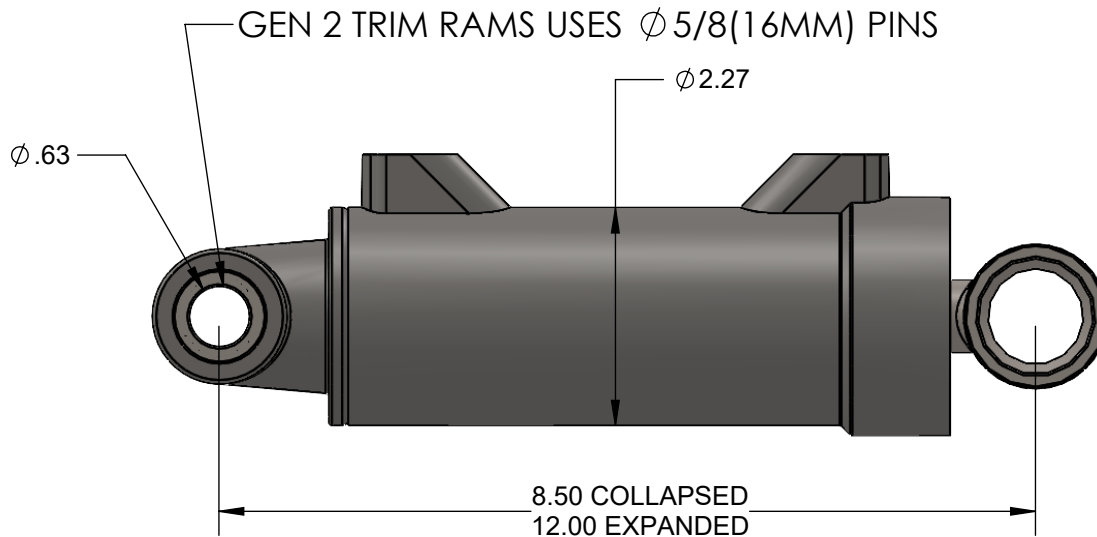

HARDIN MARINE 11 Industry Dr. Palm Coast, FL 32137
386-445-2500 / FAX 386-445-1122

PART NO.
137-8005

TITLE:
HD GEN 2 TRIM RAM

www.hardin-marine.com

THIS DRAWING IS CONFIDENTIAL AND IS SUPPLIED ON EXPRESS CONDITION THAT IT SHALL NOT BE LENT, COPIED OR DISCLOSED TO ANY OTHER PERSON OR USED FOR ANY OTHER PURPOSE WITHOUT WRITTEN CONSENT OF HARDIN MARINE INC.. BREACH OF THIS CONTRACT WILL HOLD AND IT'S PRINCIPALS LIABLE FOR LOSS AND DAMAGES.