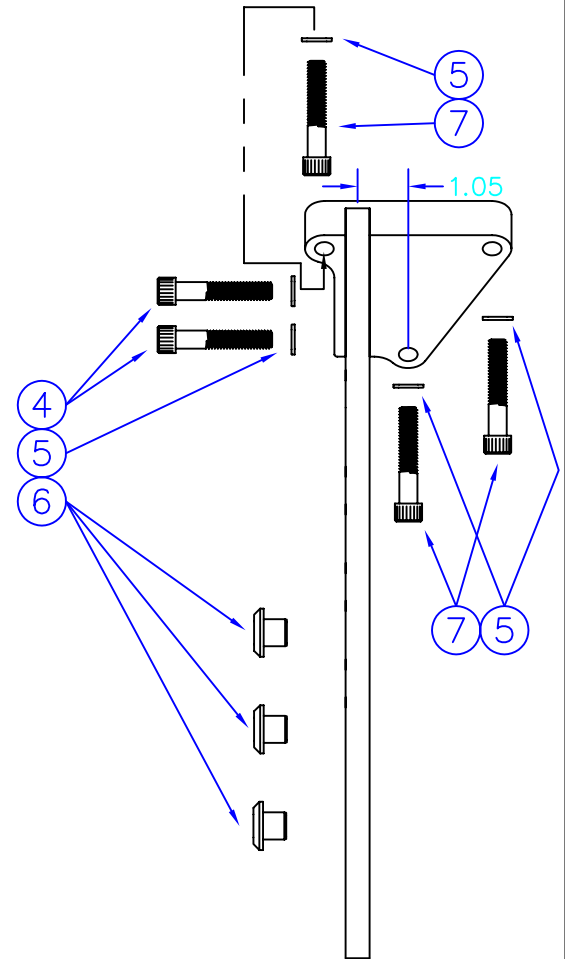

# HARDIN MARINE

PART NUMBER: 625-8522

DESCRIPTION:  
FRONT STAGGERED ENGINE MOUNT

HARDIN MARINE TECH LINE:  
EAST COAST 386-226-4346  
WEST COAST 707-585-9006  
WWW.HARDIN-MARINE.COM

ITEM	QTY.	PART NO.	DESCRIPTION
1	1	625-8508	MOUNT, ENGINE - STAGGERED
2	1	625-8510	MOUNT PAD, ENGINE - STARBOARD SIDE
3	1	625-8511	MOUNT PAD, ENGINE - PORT SIDE
4	4	90037C225SHS	SCREW - SHCS - SS - 3/8-16x2-1/4
5	10	90037AN-STSS	WASHER - FLAT - SS - 3/8 AN
6	6	625-4041	WASHER - HAT - 1/2 LONG
7	6	90037C150SHS	SCREW - SHCS - SS - 3/8-16x1-1/2

NOTES:

1) APPLY RED LOCTITE AND TORQUE TO 30-35 FT.LB. ALL MOUNTING BOLTS