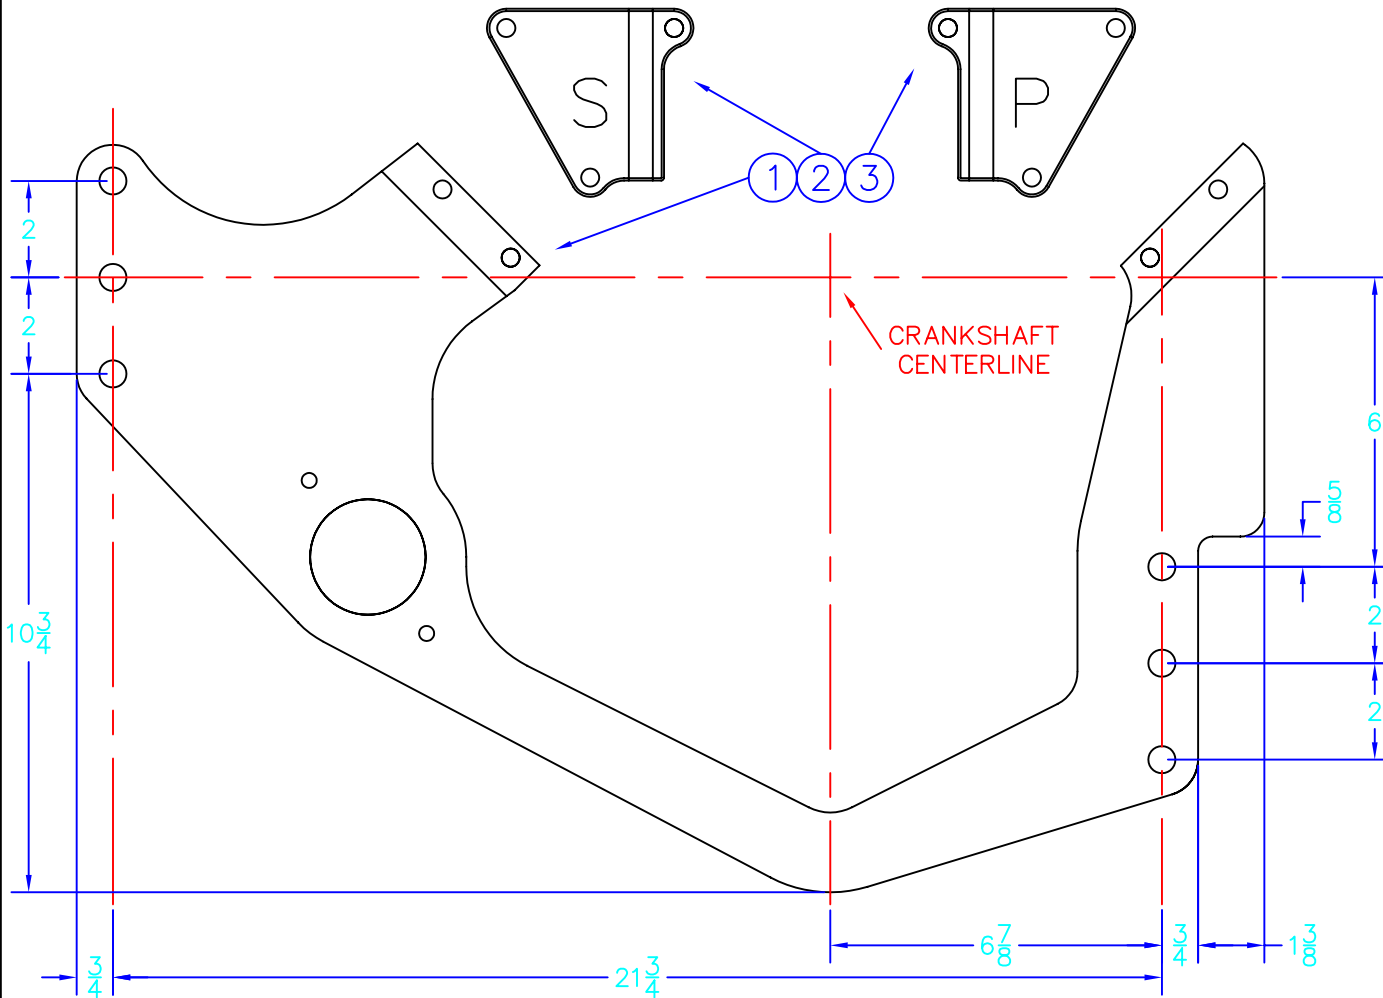

# HARDIN MARINE

PART NUMBER: 625-8522

DESCRIPTION:  
FRONT STAGGERED ENGINE MOUNT

HARDIN MARINE TECH LINE:  
EAST COAST 386-226-4346  
WEST COAST 707-585-9006  
WWW.HARDIN-MARINE.COM

ITEM	QTY.	PART NO.	DESCRIPTION
1	1	625-8508	MOUNT, ENGINE - STAGGERED
2	1	625-8510	MOUNT PAD, ENGINE - STARBOARD SIDE
3	1	625-8511	MOUNT PAD, ENGINE - PORT SIDE
4	4	90037C225SHS	SCREW - SHCS - SS - 3/8-16x2-1/4
5	10	90037AN-STSS	WASHER - FLAT - SS - 3/8 AN
6	6	625-4041	WASHER - HAT - 1/2 LONG
7	6	90037C150SHS	SCREW - SHCS - SS - 3/8-16x1-1/2

NOTES:

1) APPLY RED LOCTITE AND TORQUE TO 30-35 FT.LB. ALL MOUNTING BOLTS