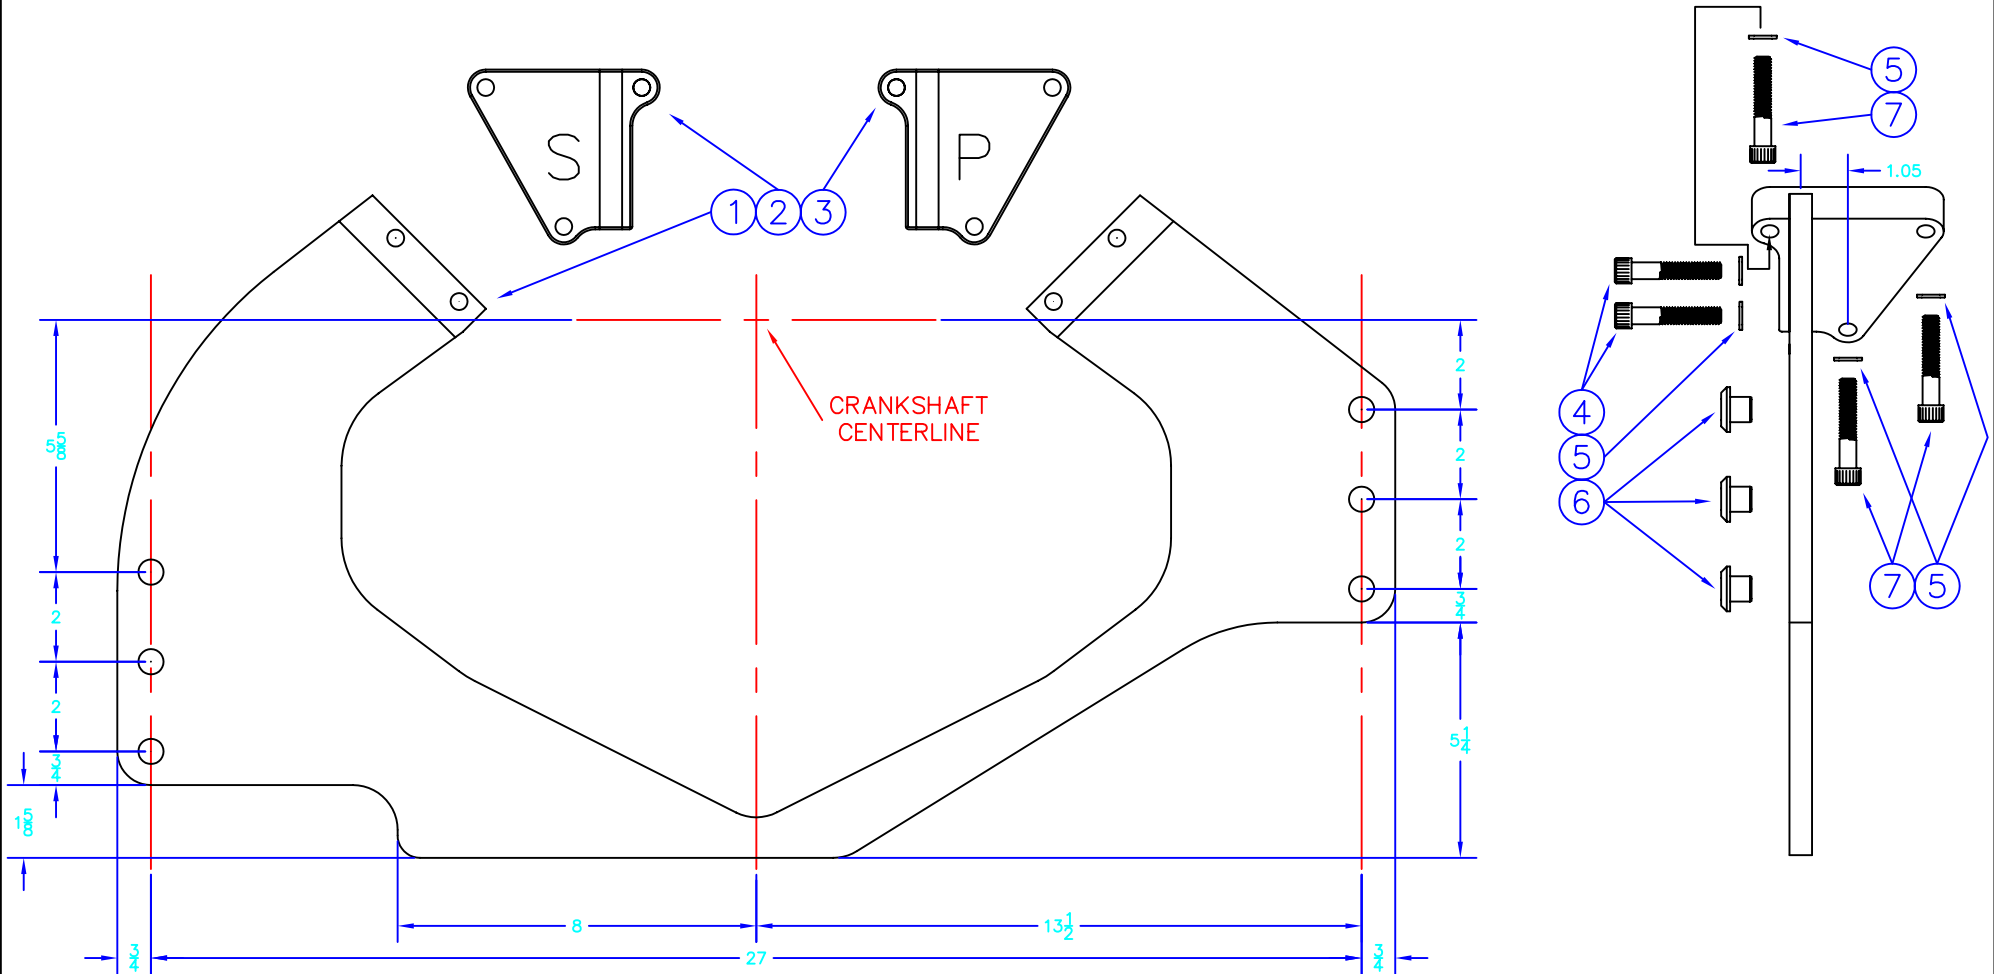

HARDIN MARINE

PART NUMBER: 625-8521

DESCRIPTION:
FRONT SIDE BY SIDE ENGINE MOUNT

HARDIN MARINE TECH LINE:
EAST COAST 386-226-4346
WEST COAST 707-585-9006
WWW.HARDIN-MARINE.COM

| ITEM | QTY. | PART NO. | DESCRIPTION |
|------|------|--------------|------------------------------------|
| 1 | 1 | 625-8507 | MOUNT, ENGINE - SIDE BY SIDE |
| 2 | 1 | 625-8510 | MOUNT PAD, ENGINE - STARBOARD SIDE |
| 3 | 1 | 625-8511 | MOUNT PAD, ENGINE - PORT SIDE |
| 4 | 4 | 90037C225SHS | SCREW - SHCS - SS - 3/8-16x2-1/4 |
| 5 | 10 | 90037AN-STSS | WASHER - FLAT - SS - 3/8 AN |
| 6 | 6 | 625-4041 | WASHER - HAT - 1/2 LONG |
| 7 | 6 | 90037C150SHS | SCREW - SHCS - SS - 3/8-16x1-1/2 |

NOTES:

1) APPLY RED LOCTITE AND TORQUE TO 30-35 FT.LB. ALL MOUNTING BOLTS